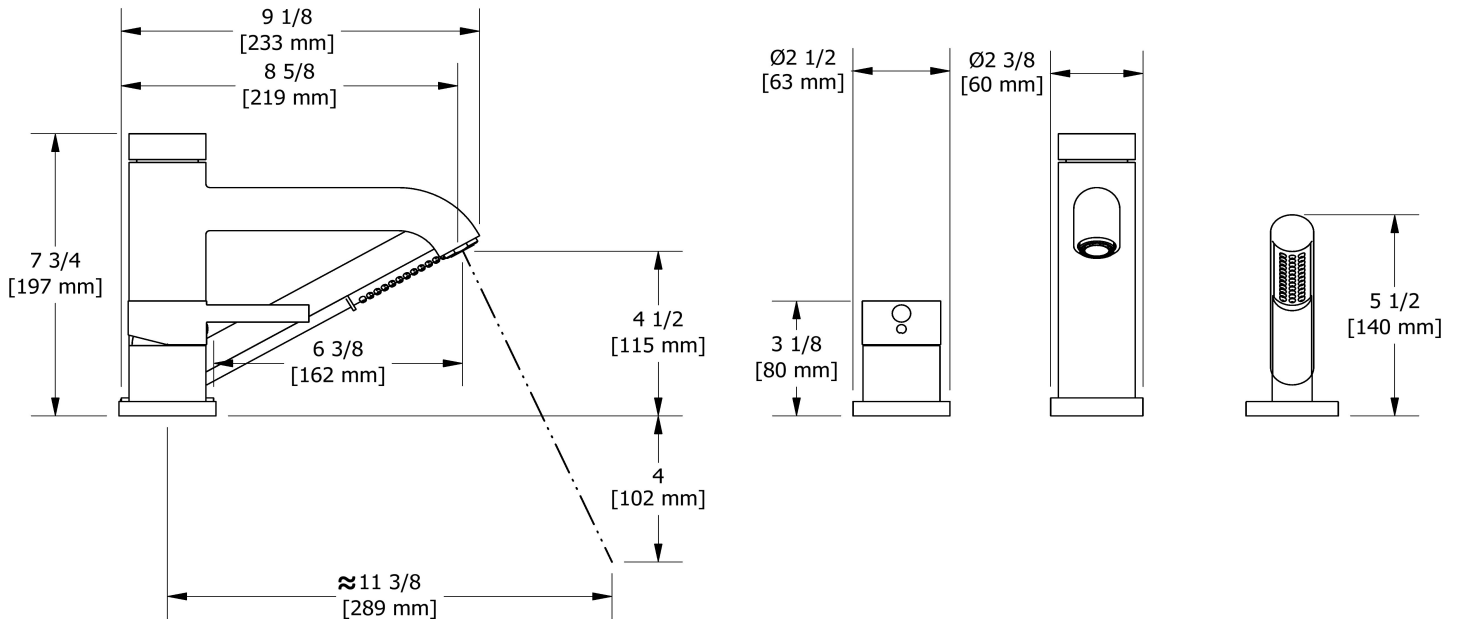

Sizes, models and finishes may differ from those presented.

Warranty

This **Riobel Inc.** product you have purchased carries a Limited Lifetime Warranty on the chrome, PVD finish, blacks and all working parts and is guaranteed from the initial purchase date against all manufacturing defects. All other finishes, including plastic components, are guaranteed for one year. All electric and/or electronic parts are covered by a 5-year limited warranty.

Customer Service

Ontario, West Canada : 888-287-5354 Quebec, Maritimes, United States : 866-473-8442