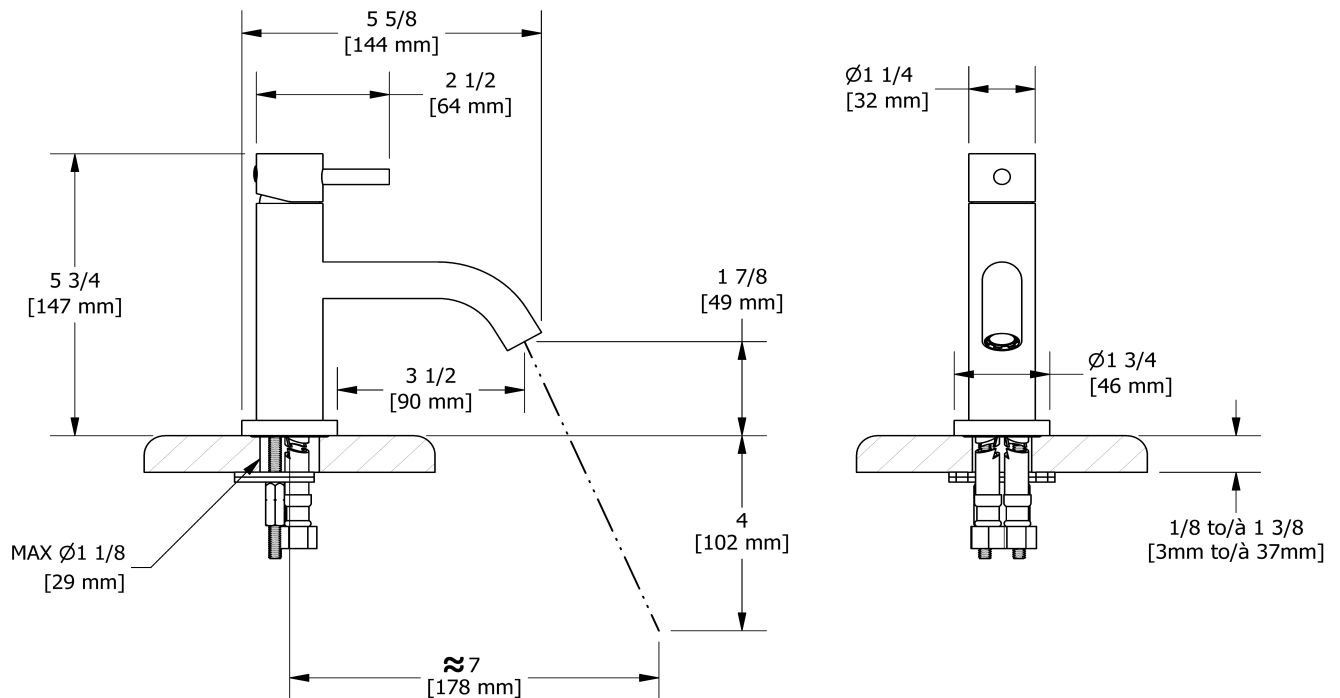

Certifications

- CSA B125.1
- NSF/ANSI standard 61 and 372
- ASME A112.18.1
- CMR248 Approval
- ADA

Sizes, models and finishes may differ from those presented.

Warranty

This **Riobel Inc.** product you have purchased carries a Limited Lifetime Warranty on the chrome, PVD finish, blacks and all working parts and is guaranteed from the initial purchase date against all manufacturing defects. All other finishes, including plastic components, are guaranteed for one year. All electric and/or electronic parts are covered by a 5-year limited warranty.

Customer Service

Ontario, West Canada : 888-287-5354 Quebec, Maritimes, United States : 866-473-8442