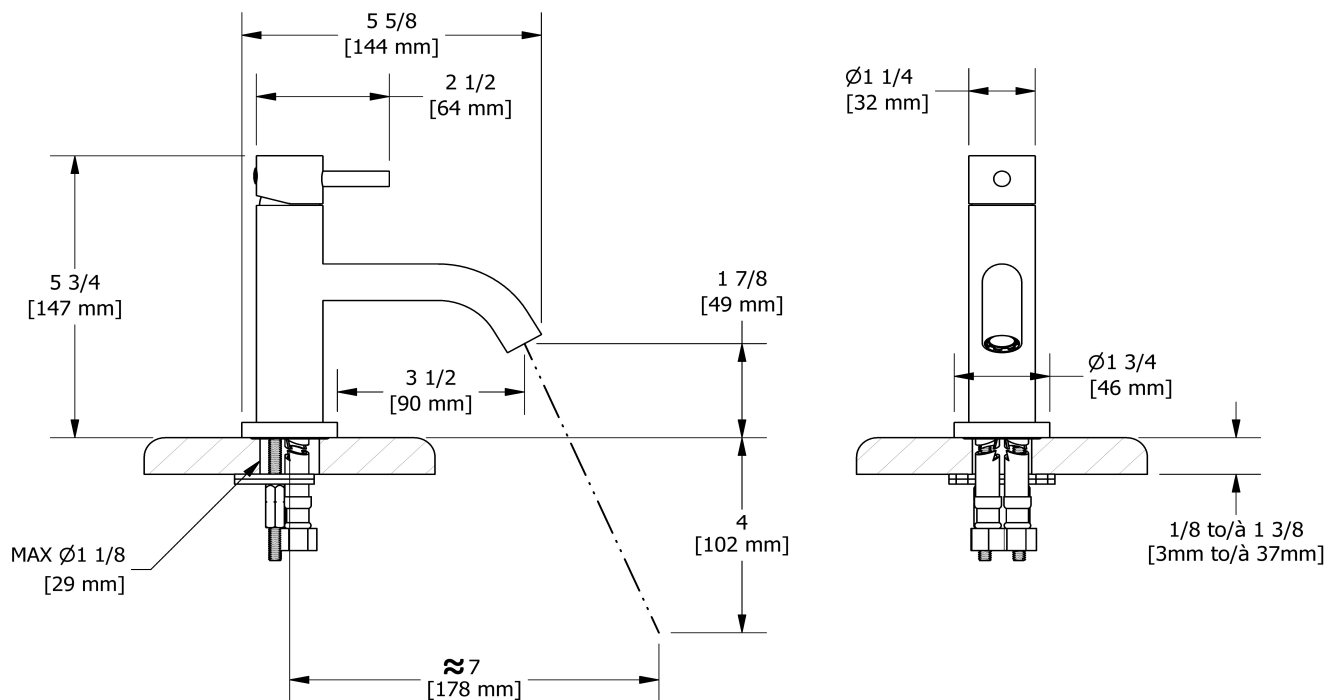

Single hole lavatory faucet without drain
CS00

Specifications

Descriptions

- 3/8" speedway compression
- Ceramic cartridge
- No drain

Available colors

- C : Chrome
- BN : Brushed Nickel (PVD)

Available flows

- 5.7 L/min, 1.5 gpm (US) 60psi *
- 1.9 L/min, 0.5 gpm (US) 60psi (**CS00-05**)
- 3.7 L/min, 1 gpm (US) 60psi (**CS00-10**)

EPA certification applicable to the indicated model only

Certifications

- CSA B125.1
- NSF/ANSI standard 61 and 372
- ASME A112.18.1
- CMR248 Approval
- ADA