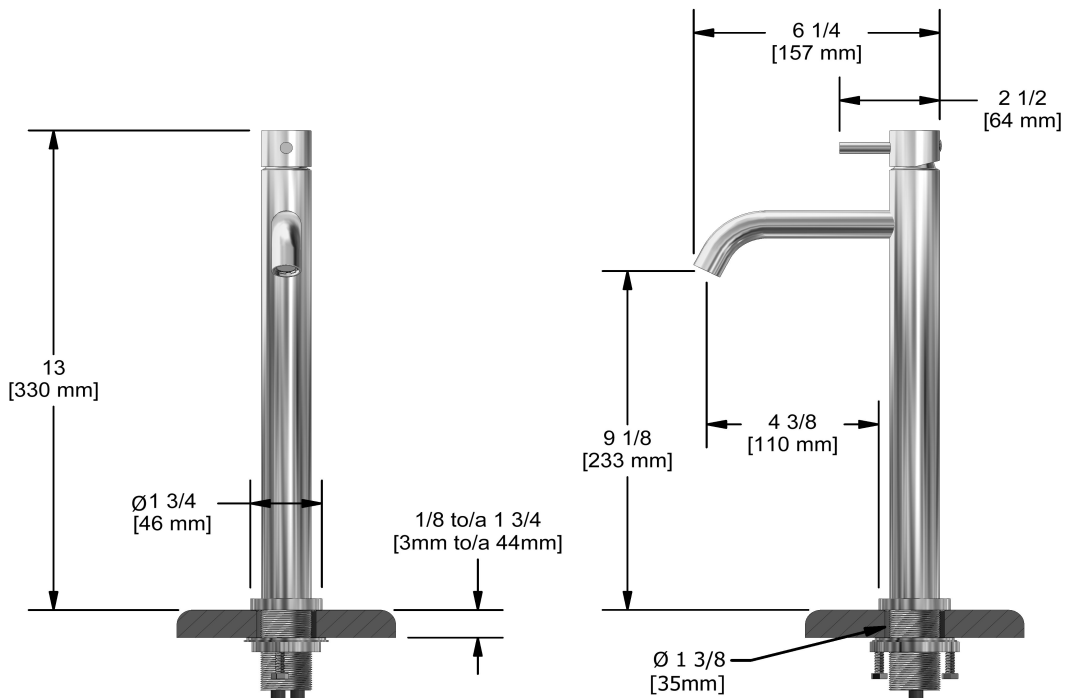

Certifications

- CSA B125.1
- NSF/ANSI standard 61 and 372
- ASME A112.18.1
- CMR248 Approval
- ADA