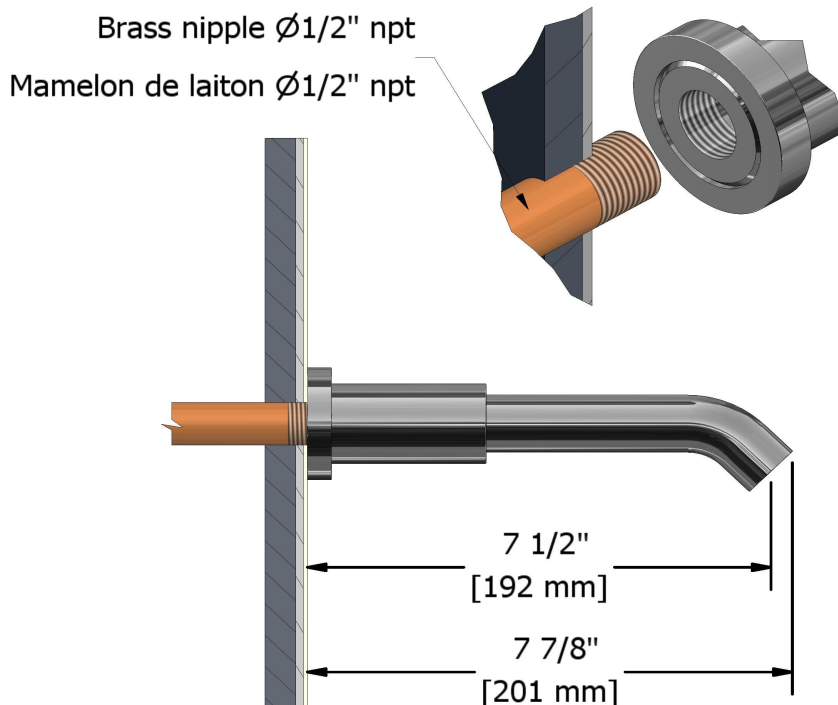

Sizes, models and finishes may differ from those presented.

Warranty

This **Riobel Inc.** product you have purchased carries a Limited Lifetime Warranty on the chrome, PVD finish, blacks and all working parts and is guaranteed from the initial purchase date against all manufacturing defects. All other finishes, including plastic components, are guaranteed for one year. All electric and/or electronic parts are covered by a 5-year limited warranty.

Customer Service

Ontario, West Canada : 888-287-5354 Quebec, Maritimes, United States : 866-473-8442