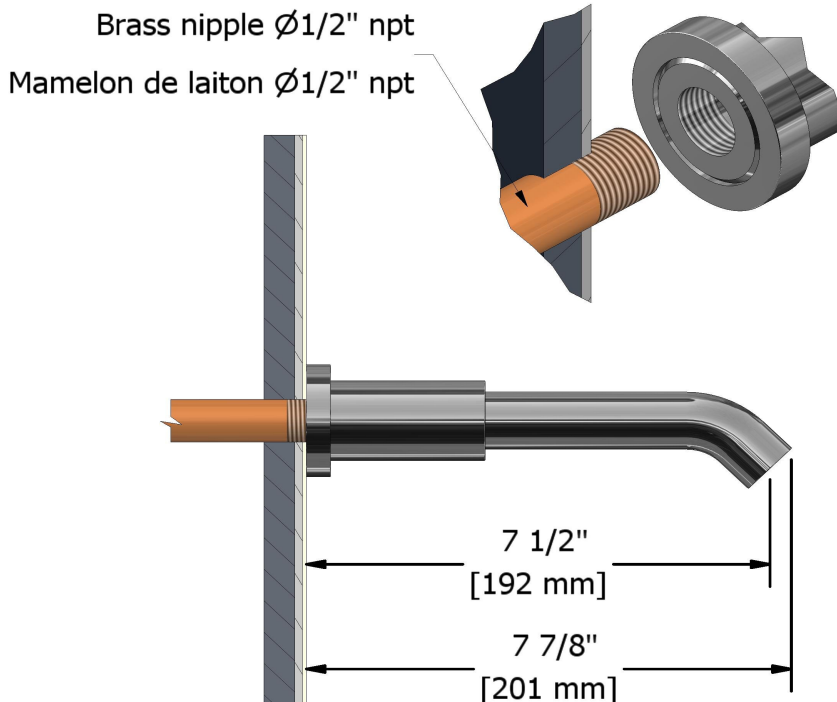

Sizes, models and finishes may differ from those presented.

Warranty

This **Riobel Inc.** product you have purchased carries a Limited Lifetime Warranty on the chrome, PVD finish, blacks and all working parts and is guaranteed from the initial purchase date against all manufacturing defects. All other finishes, including plastic components, are guaranteed for one year. All electric and/or electronic parts are covered by a 5-year limited warranty.

Customer Service

Ontario, West Canada : 888-287-5354 Quebec, Maritimes, United States : 866-473-8442