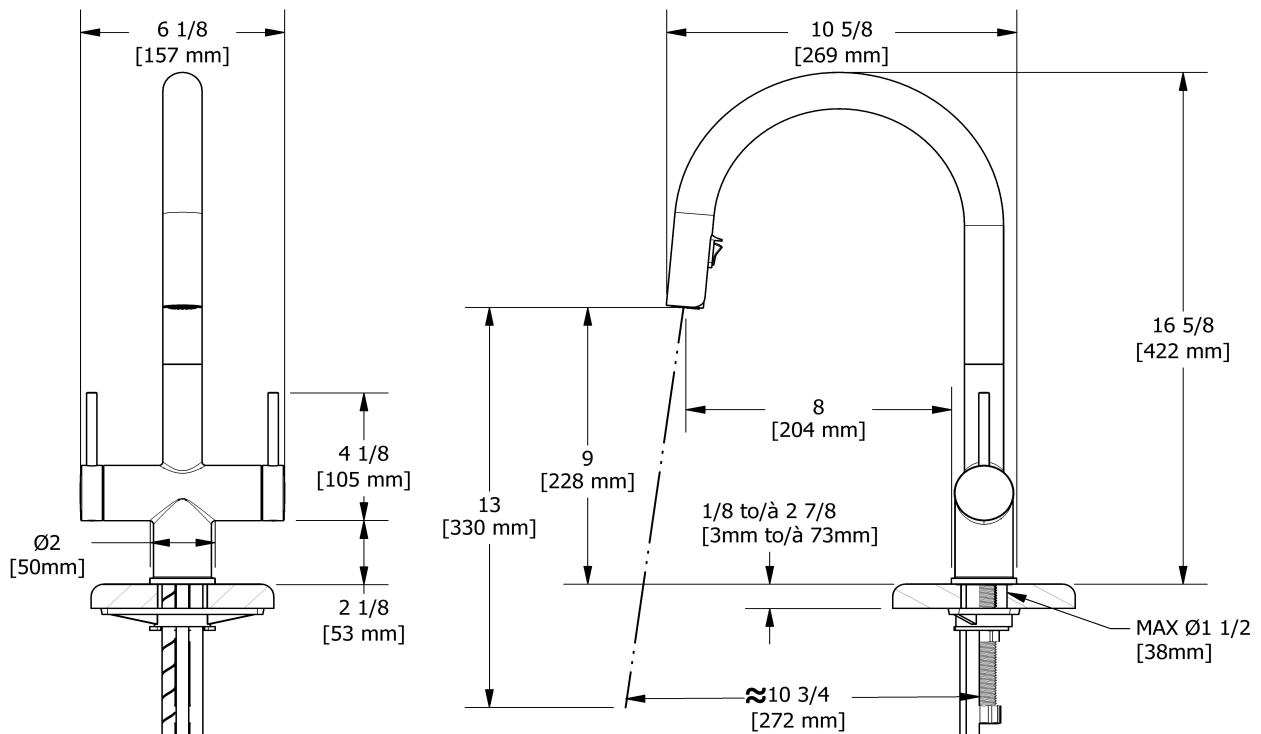

Sizes, models and finishes may differ from thoses presented.

Warranty

This **Riobel Inc.** product you have purchased carries a Limited Lifetime Warranty on the chrome, PVD finish, blacks and all working parts and is guaranteed from the initial purchase date against all manufacturing defects. All other finishes, including plastic components, are guaranteed for one year. All electric and/or electronic parts are covered by a 5-year limited warranty.

Customer Service

Ontario, West Canada : 888-287-5354 Quebec, Maritimes, United States : 866-473-8442

2020.06.07