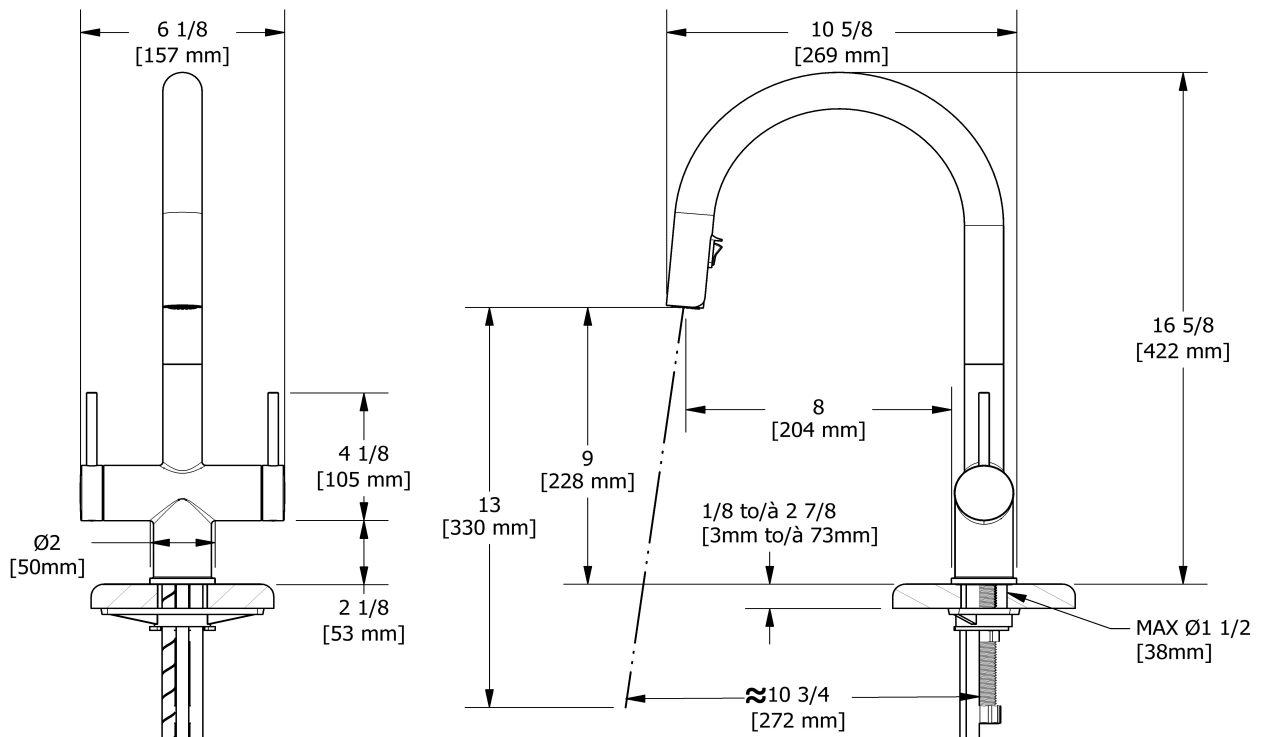

Sizes, models and finishes may differ from thoses presented.

Warranty

This **Riobel Inc.** product you have purchased carries a Limited Lifetime Warranty on the chrome, PVD finish, blacks and all working parts and is guaranteed from the initial purchase date against all manufacturing defects. All other finishes, including plastic components, are guaranteed for one year. All electric and/or electronic parts are covered by a 5-year limited warranty.

Customer Service

Ontario, West Canada : 888-287-5354 Quebec, Maritimes, United States : 866-473-8442

2020.06.11