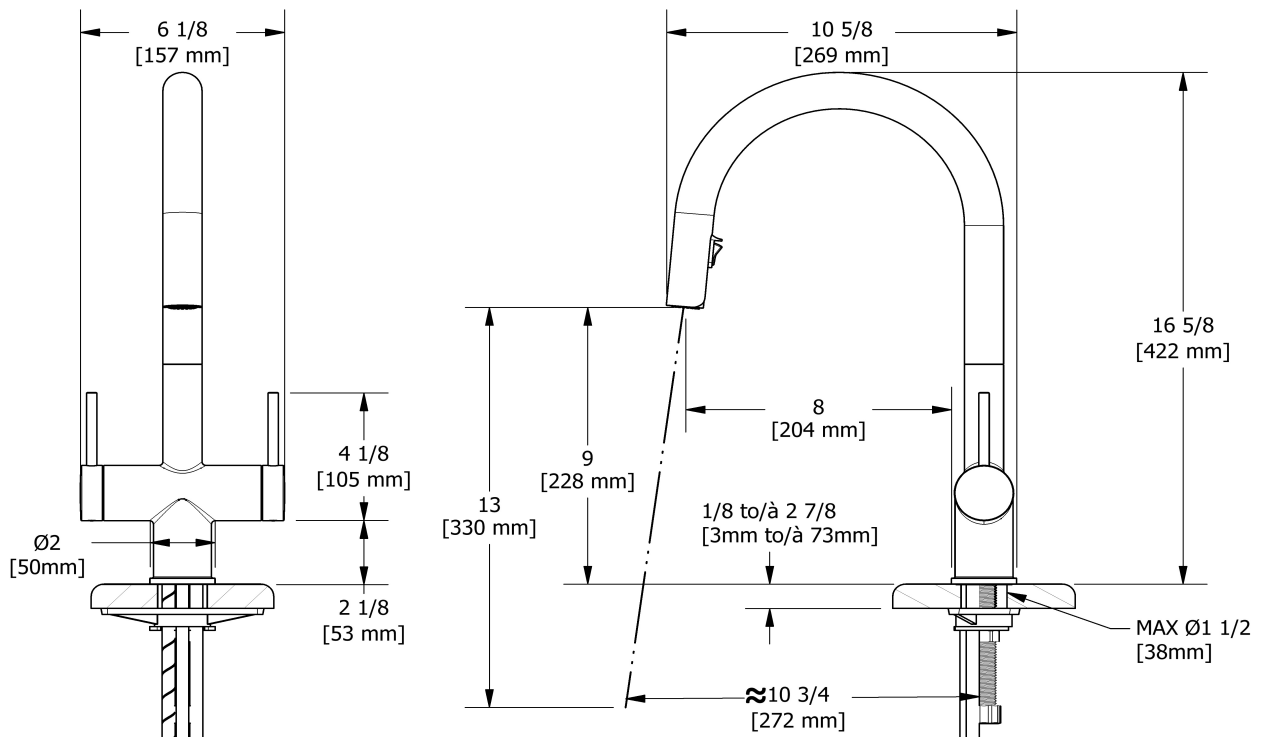

Certifications

- CSA B125.1
- NSF/ANSI standard 61 and 372
- ASME A112.18.1

UPC®