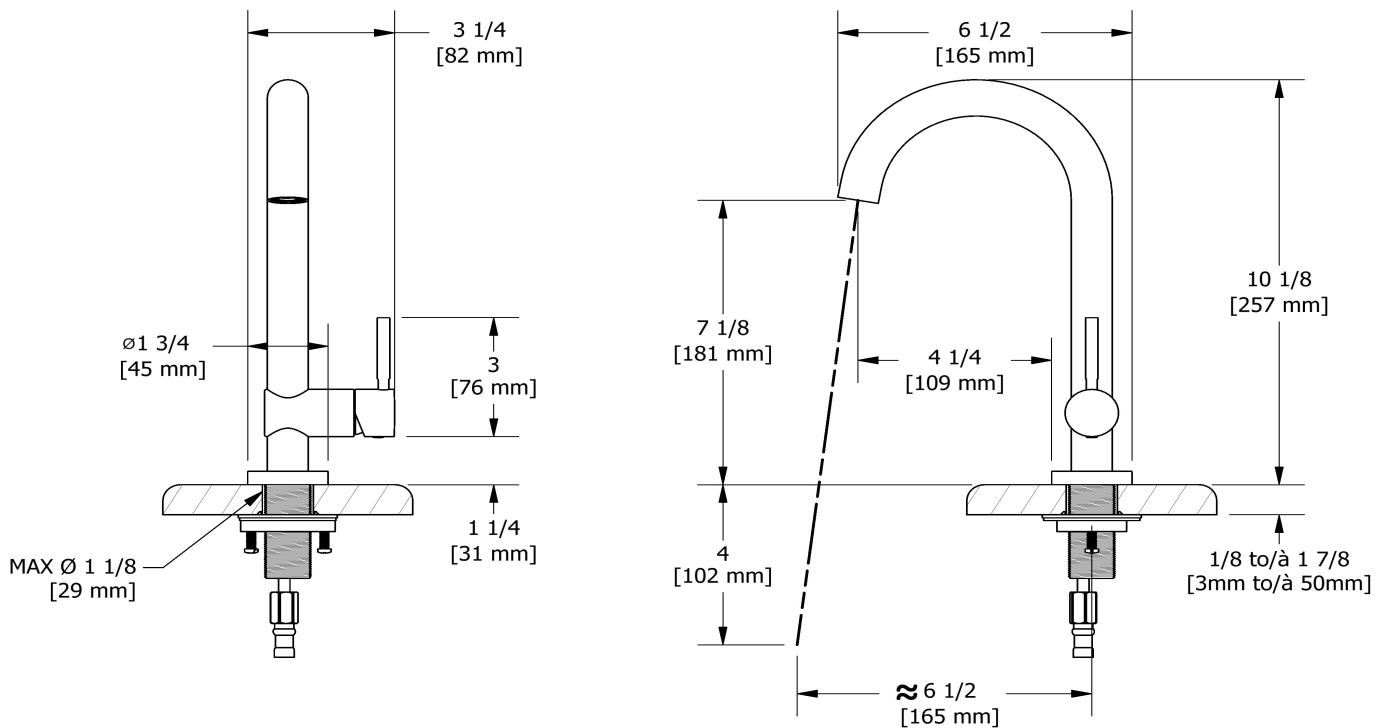

Certifications

- CSA B125.1
- NSF/ANSI standard 61 and 372
- ASME A112.18.1
- CMR248 Approval
- ADA

Sizes, models and finishes may differ from those presented.

Warranty

This **Riobel Inc.** product you have purchased carries a Limited Lifetime Warranty on the chrome, PVD finish, blacks and all working parts and is guaranteed from the initial purchase date against all manufacturing defects. All other finishes, including plastic components, are guaranteed for one year. All electric and/or electronic parts are covered by a 5-year limited warranty.

Customer Service

Ontario, West Canada : 888-287-5354 Quebec, Maritimes, United States : 866-473-8442