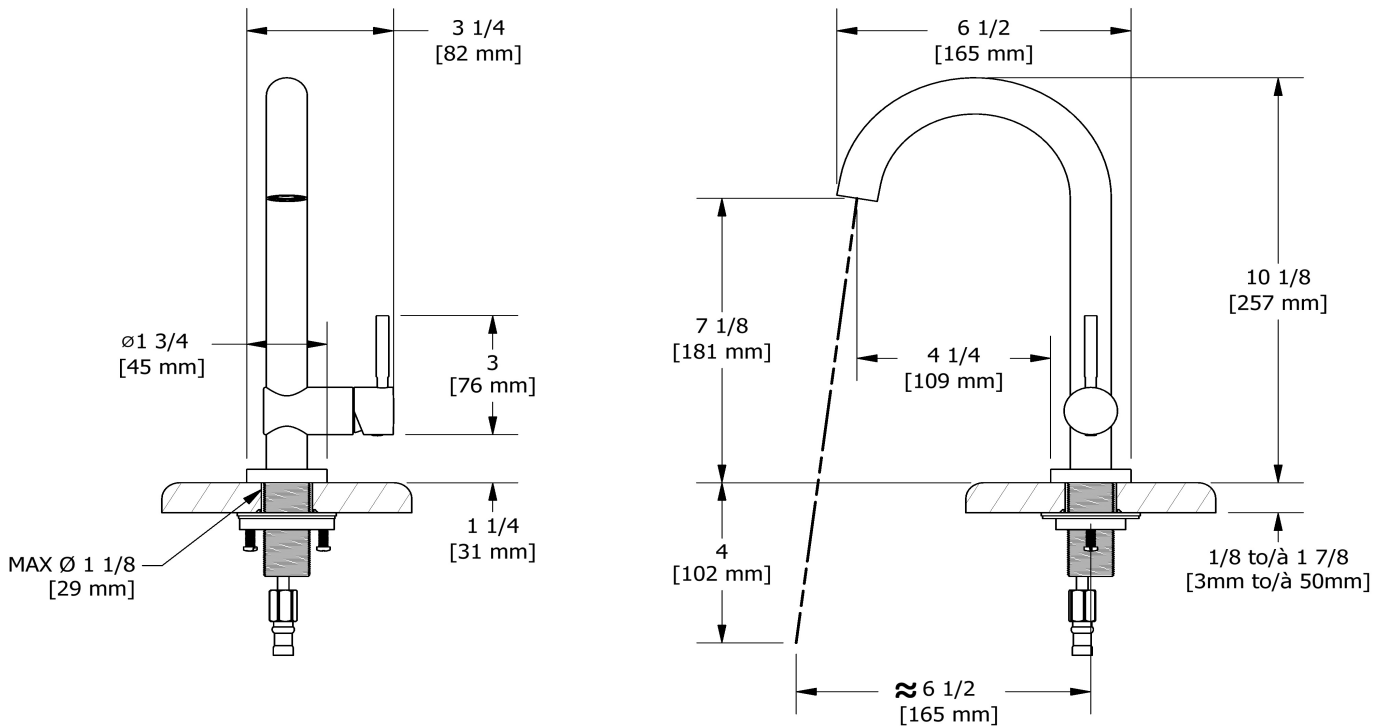

Certifications

- CSA B125.1
- NSF/ANSI standard 61 and 372
- ASME A112.18.1
- CMR248 Approval
- ADA

Sizes, models and finishes may differ from those presented.

Warranty

This **Riobel Inc.** product you have purchased carries a Limited Lifetime Warranty on the chrome, PVD finish, blacks and all working parts and is guaranteed from the initial purchase date against all manufacturing defects. All other finishes, including plastic components, are guaranteed for one year. All electric and/or electronic parts are covered by a 5-year limited warranty.

Customer Service

Ontario, West Canada : 888-287-5354 Quebec, Maritimes, United States : 866-473-8442