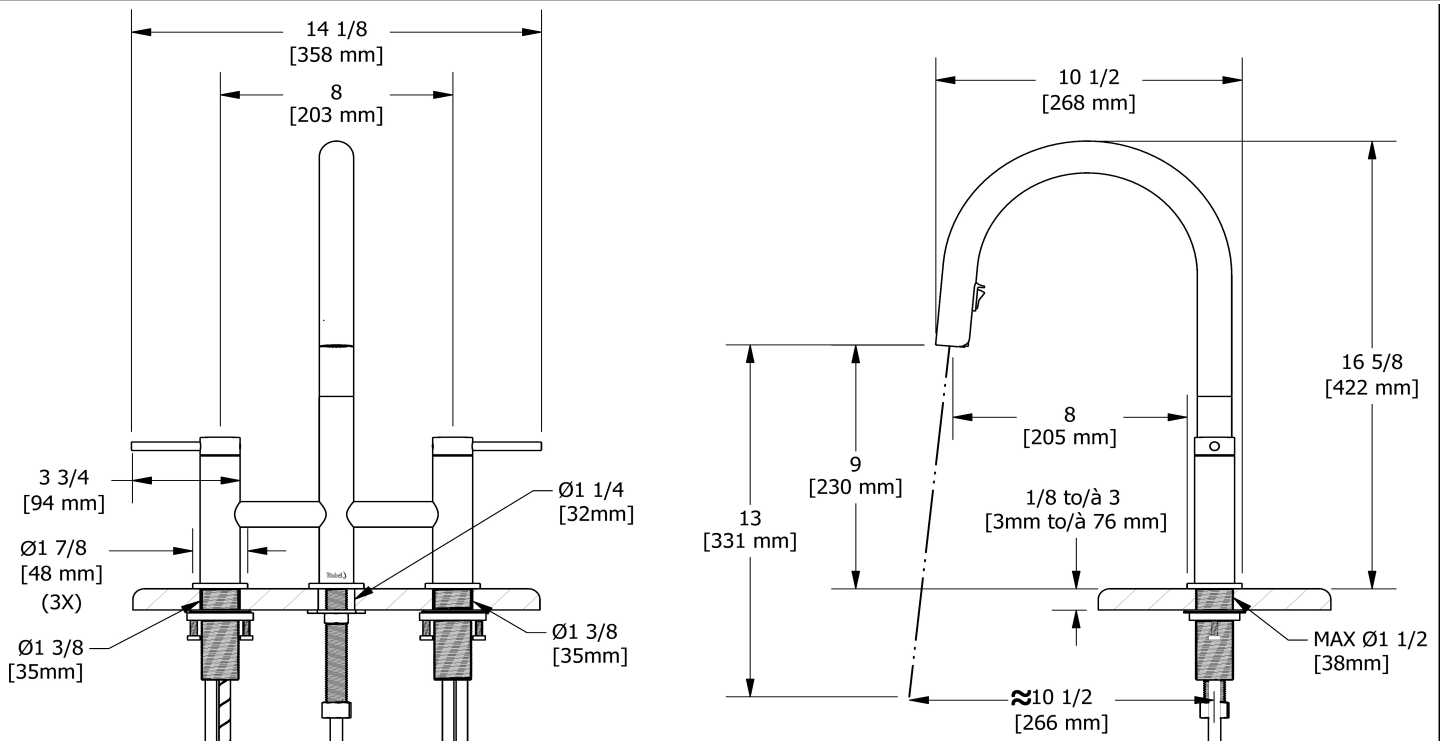

Sizes, models and finishes may differ from thoses presented.

Warranty

This **Riobel Inc.** product you have purchased carries a Limited Lifetime Warranty on the chrome, PVD finish, blacks and all working parts and is guaranteed from the initial purchase date against all manufacturing defects. All other finishes, including plastic components, are guaranteed for one year. All electric and/or electronic parts are covered by a 5-year limited warranty.

Customer Service

Ontario, West Canada : 888-287-5354 Quebec, Maritimes, United States : 866-473-8442