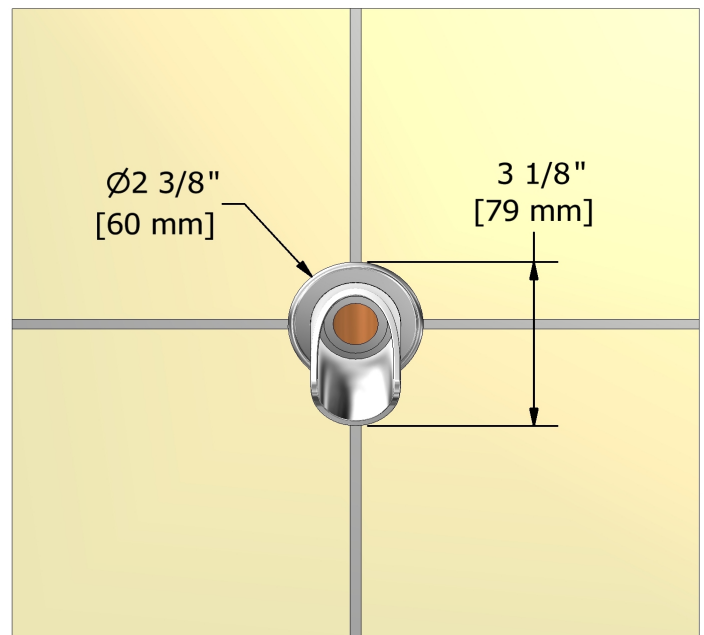

Sizes, models and finishes may differ from those presented.

Warranty

This **Riobel Inc.** product you have purchased carries a Limited Lifetime Warranty on the chrome, PVD finish, blacks and all working parts and is guaranteed from the initial purchase date against all manufacturing defects. All other finishes, including plastic components, are guaranteed for one year. All electric and/or electronic parts are covered by a 5-year limited warranty.

Customer Service

Ontario, West Canada : 888-287-5354 Quebec, Maritimes, United States : 866-473-8442