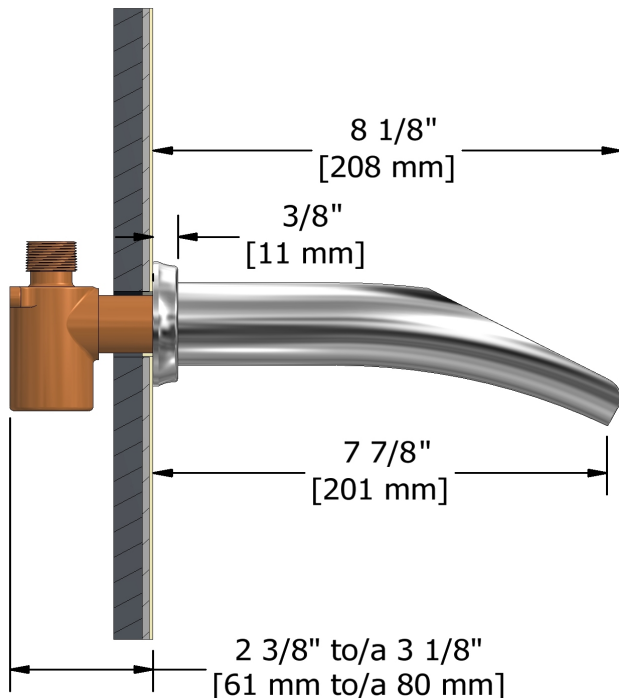

Sizes, models and finishes may differ from those presented.

Warranty

This **Riobel Inc.** product you have purchased carries a Limited Lifetime Warranty on the chrome, PVD finish, blacks and all working parts and is guaranteed from the initial purchase date against all manufacturing defects. All other finishes, including plastic components, are guaranteed for one year. All electric and/or electronic parts are covered by a 5-year limited warranty.

Customer Service

Ontario, West Canada : 888-287-5354 Quebec, Maritimes, United States : 866-473-8442