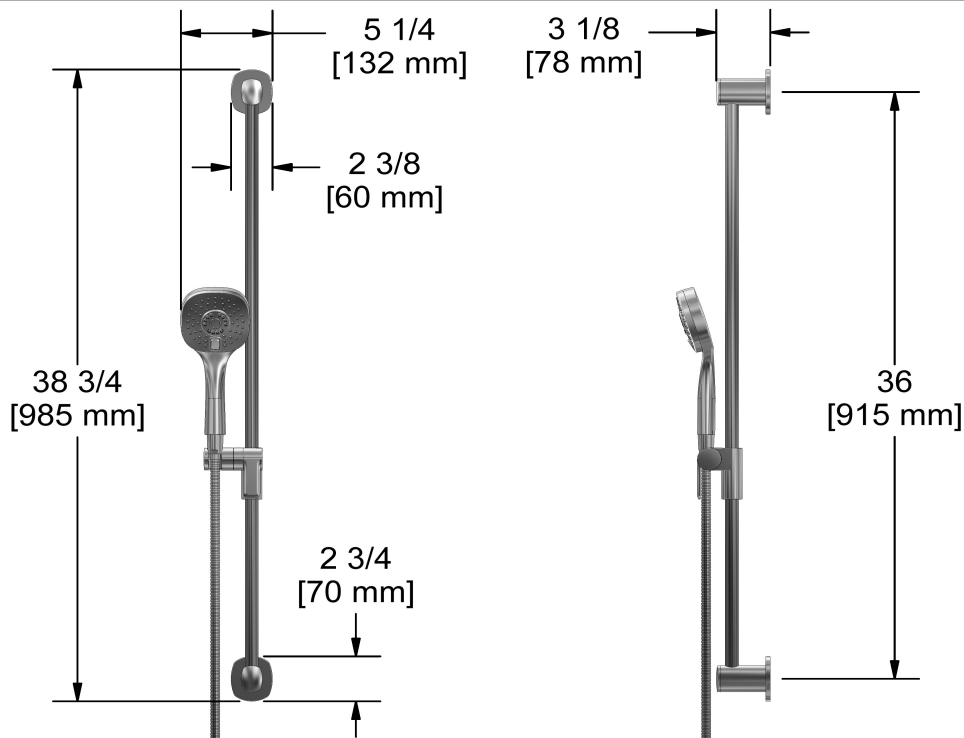

Hand shower rail
8080

Specifications

Descriptions

- Scale-free
- 150 cm (59") double interlock flexible hose, swivel and 2 check valves
- Ø19 mm (¾") slide bar
- 4308, 2-jet hand shower
- Easy-Glide left cursor

Available colors

- C : Chrome

Available flows

- 6.7 L/min, 1.8 gpm (US) 60psi
- 5.69 L/min, 1.5 gpm (US) 60psi (**8080-15**)

Certifications

- CSA B125.1
- ASME A112.18.1
- CMR248 Approval

cUPC®

Sizes, models and finishes may differ from those presented.