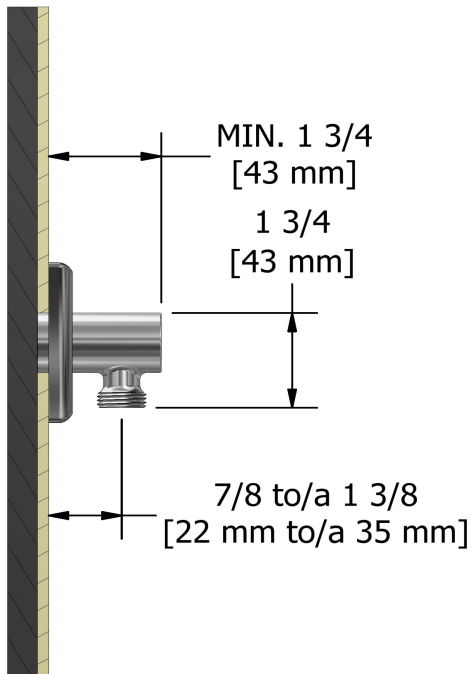

Elbow supply
750

Specifications

Descriptions

- ½" inlet female NPT
- Adjustable depth
- ½" outlet male

Available colors

- C : Chrome
- BN : Brushed Nickel (PVD)
- PN : Polished Nickel (PVD)

Sizes, models and finishes may differ from thoses presented.