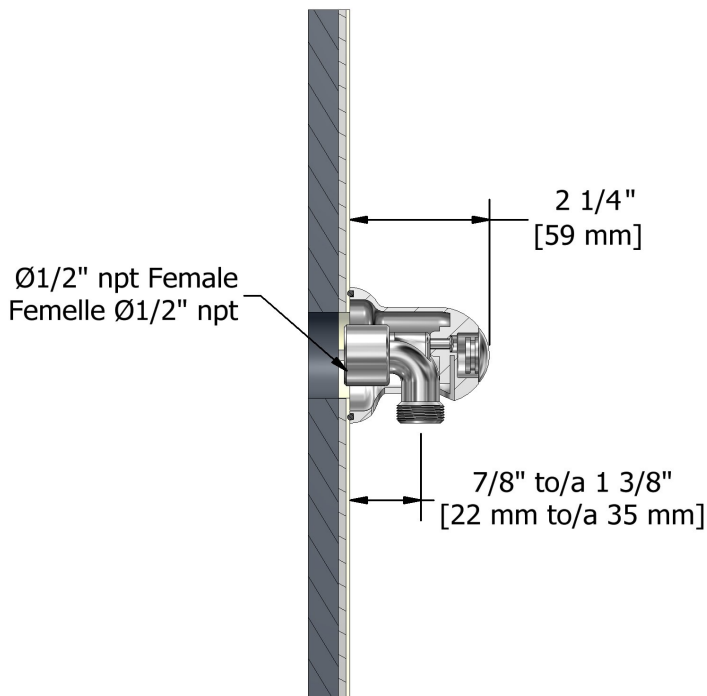

Elbow supply
747

Specifications

Descriptions

- Adjustable depth
- 1/2" outlet male
- 1/2" inlet female NPT

Available colors

- C : Chrome
- BN : Brushed Nickel (PVD)
- PN : Polished Nickel (PVD)

Sizes, models and finishes may differ from thoses presented.