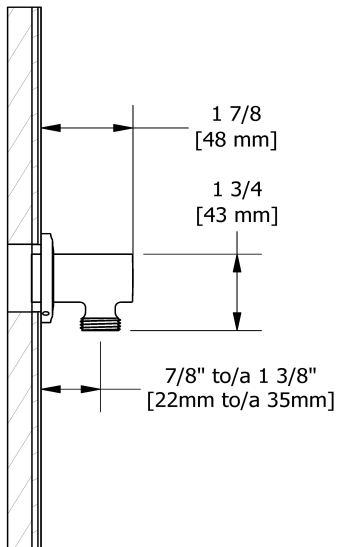

Elbow supply
734

Specifications

Descriptions

- Adjustable depth
- 1/2" outlet male
- 1/2" inlet female NPT

Available colors

- C : Chrome
- BN : Brushed Nickel (PVD)
- PN : Polished Nickel (PVD)

Sizes, models and finishes may differ from those presented.