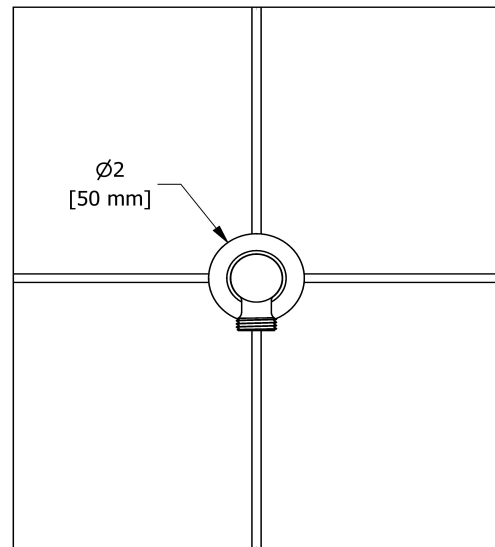

Elbow supply
734

Specifications

Descriptions

- Adjustable depth
- 1/2" outlet male
- 1/2" inlet female NPT

Available colors

- C : Chrome
- BN : Brushed Nickel (PVD)
- PN : Polished Nickel (PVD)

Sizes, models and finishes may differ from those presented.