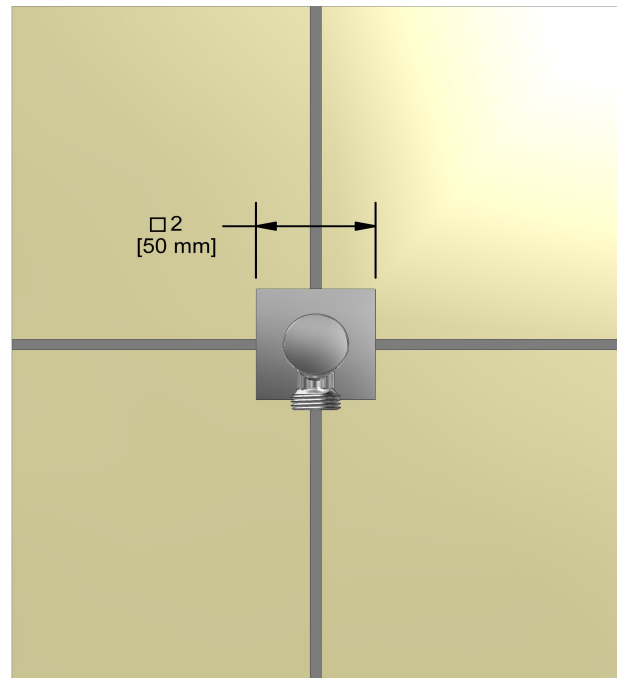

Elbow supply
720

Specifications

Descriptions

- 1/2" outlet male
- 1/2" inlet female NPT
- Adjustable depth

Available colors

- C : Chrome
- BN : Brushed Nickel (PVD)

Sizes, models and finishes may differ from thoses presented.