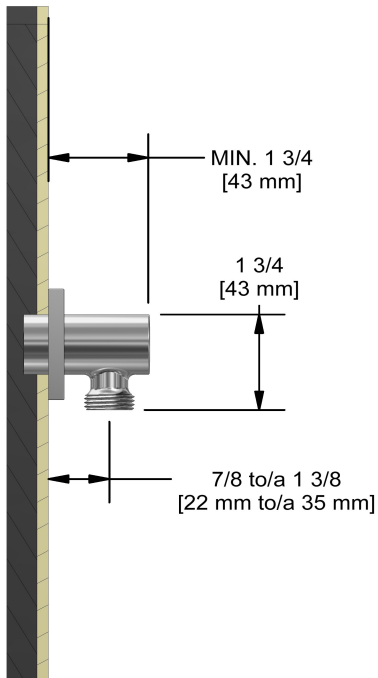

Elbow supply
720

Specifications

Descriptions

- 1/2" outlet male
- 1/2" inlet female NPT
- Adjustable depth

Available colors

- C : Chrome
- BN : Brushed Nickel (PVD)

Sizes, models and finishes may differ from thoses presented.