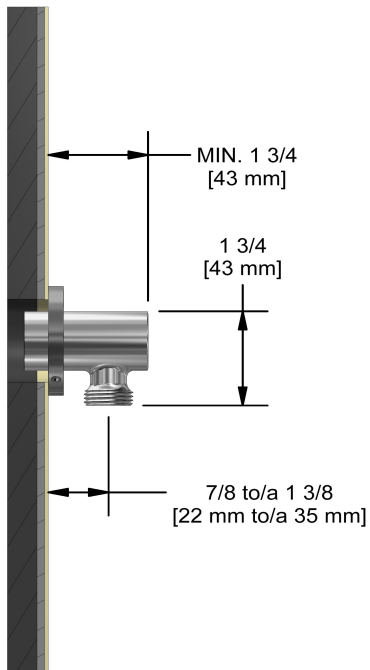

Sizes, models and finishes may differ from those presented.

Warranty

This **Riobel Inc.** product you have purchased carries a Limited Lifetime Warranty on the chrome, PVD finish, blacks and all working parts and is guaranteed from the initial purchase date against all manufacturing defects. All other finishes, including plastic components, are guaranteed for one year. All electric and/or electronic parts are covered by a 5-year limited warranty.

Customer Service

Ontario, West Canada : 888-287-5354 Quebec, Maritimes, United States : 866-473-8442

2020.06.07