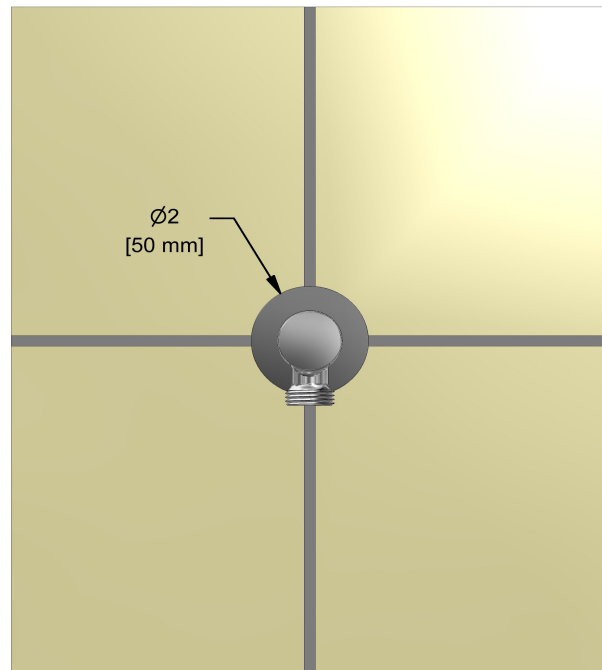

Sizes, models and finishes may differ from those presented.

Warranty

This **Riobel Inc.** product you have purchased carries a Limited Lifetime Warranty on the chrome, PVD finish, blacks and all working parts and is guaranteed from the initial purchase date against all manufacturing defects. All other finishes, including plastic components, are guaranteed for one year. All electric and/or electronic parts are covered by a 5-year limited warranty.

Customer Service

Ontario, West Canada : 888-287-5354 Quebec, Maritimes, United States : 866-473-8442

2020.06.07