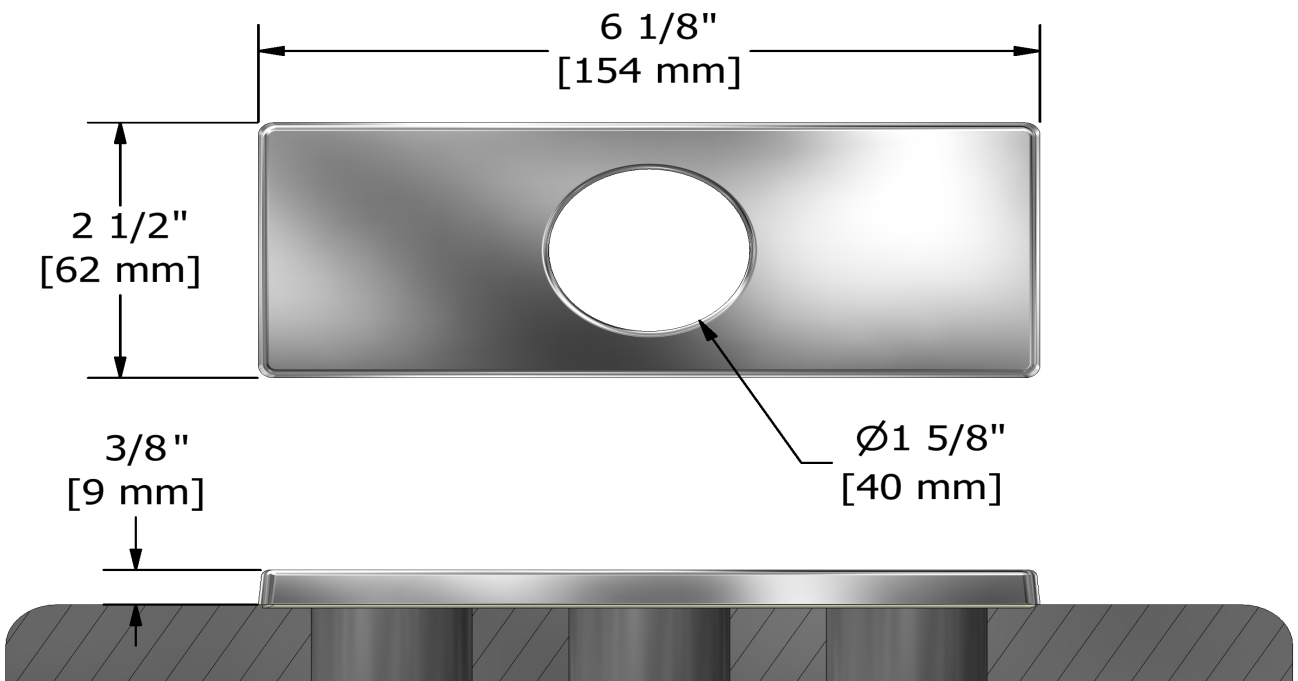

Sizes, models and finishes may differ from those presented.

Warranty

This **Riobel Inc.** product you have purchased carries a Limited Lifetime Warranty on the chrome, PVD finish, blacks and all working parts and is guaranteed from the initial purchase date against all manufacturing defects. All other finishes, including plastic components, are guaranteed for one year. All electric and/or electronic parts are covered by a 5-year limited warranty.

Customer Service

Ontario, West Canada : 888-287-5354 Quebec, Maritimes, United States : 866-473-8442