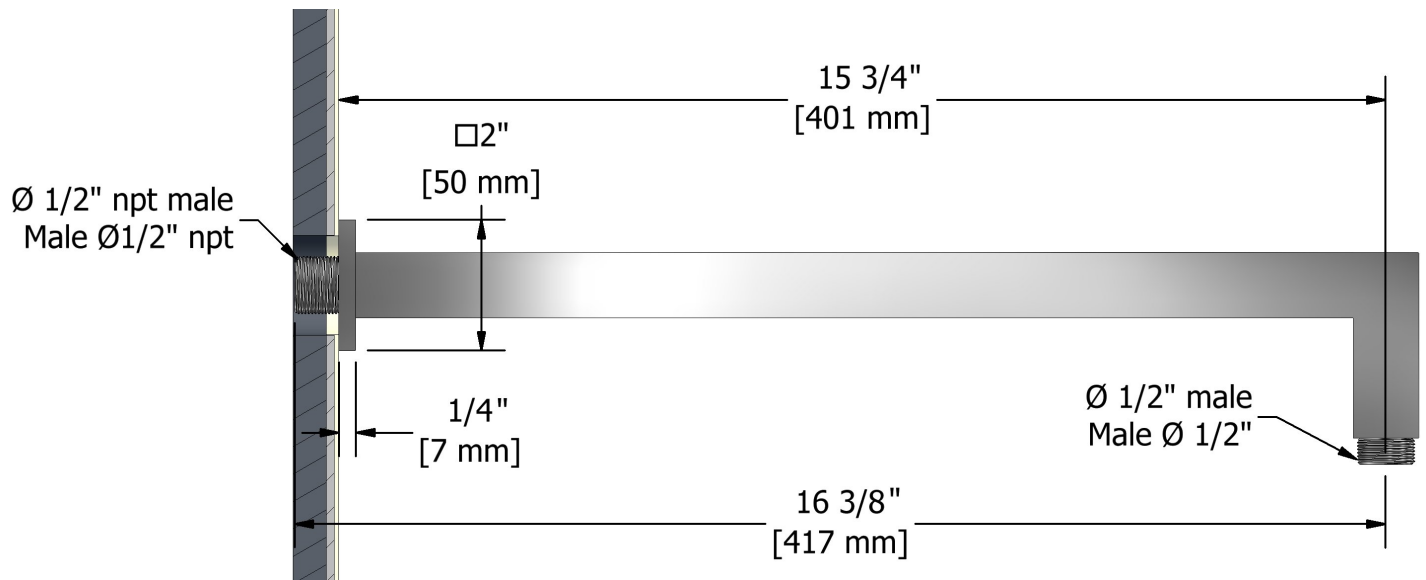

40 cm (16") square shower arm
543

Specifications

Descriptions

- 1/2" inlet male NPT
- Square flange

Available colors

- C : Chrome
- BN : Brushed Nickel (PVD)

Sizes, models and finishes may differ from thoses presented.