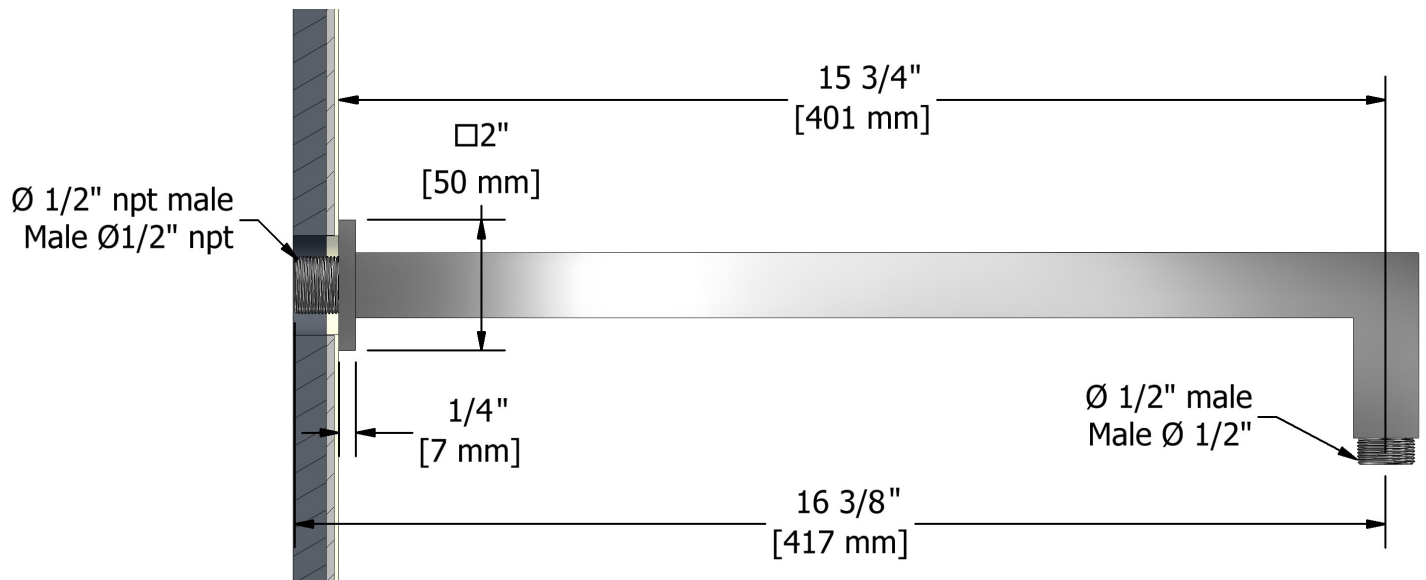

40 cm (16") square shower arm
543

Specifications

Descriptions

- 1/2" inlet male NPT
- Square flange

Available colors

- C : Chrome
- BN : Brushed Nickel (PVD)

Sizes, models and finishes may differ from those presented.