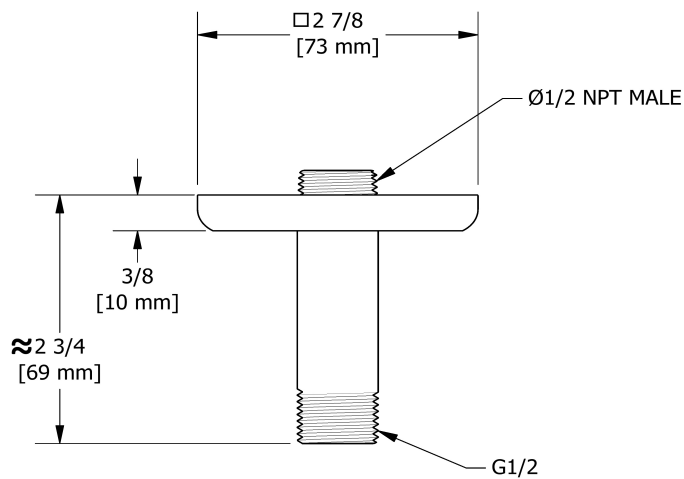

Sizes, models and finishes may differ from those presented.

Warranty

This **Riobel Inc.** product you have purchased carries a Limited Lifetime Warranty on the chrome, PVD finish, blacks and all working parts and is guaranteed from the initial purchase date against all manufacturing defects. All other finishes, including plastic components, are guaranteed for one year. All electric and/or electronic parts are covered by a 5-year limited warranty.

Customer Service

Ontario, West Canada : 888-287-5354 Quebec, Maritimes, United States : 866-473-8442

2020.06.11