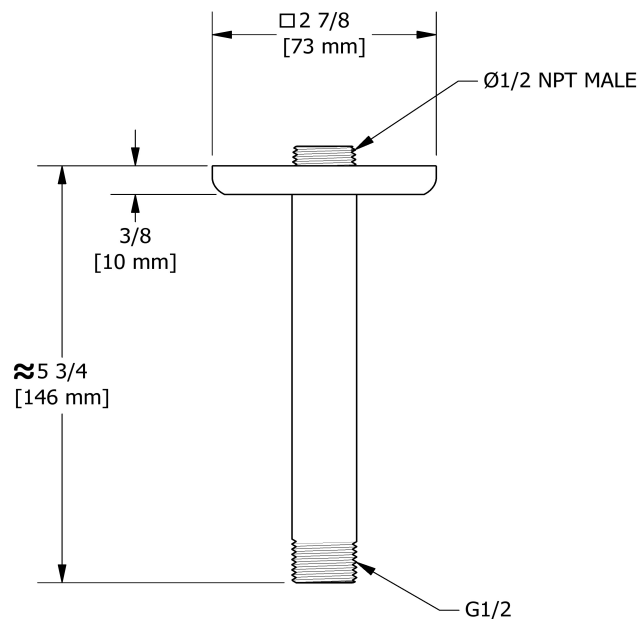

15 cm (6") vertical shower arm

528

Specifications

Descriptions

- 1/2" inlet male NPT
- Shower arm with Eiffel flange

Available colors

- C : Chrome
- BN : Brushed Nickel (PVD)
- PN : Polished Nickel (PVD)

Sizes, models and finishes may differ from those presented.