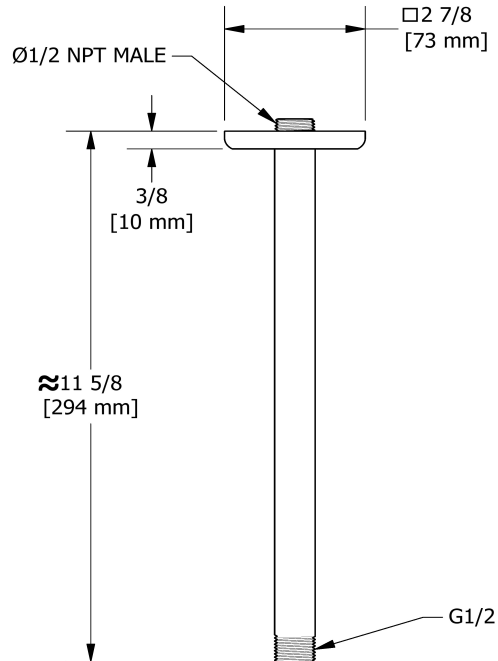

Sizes, models and finishes may differ from those presented.

Warranty

This **Riobel Inc.** product you have purchased carries a Limited Lifetime Warranty on the chrome, PVD finish, blacks and all working parts and is guaranteed from the initial purchase date against all manufacturing defects. All other finishes, including plastic components, are guaranteed for one year. All electric and/or electronic parts are covered by a 5-year limited warranty.

Customer Service

Ontario, West Canada : 888-287-5354 Quebec, Maritimes, United States : 866-473-8442

2020.06.07