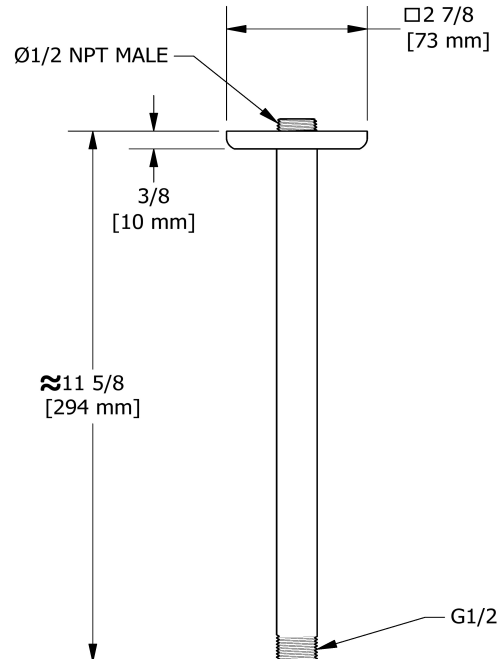

Sizes, models and finishes may differ from those presented.

Warranty

This **Riobel Inc.** product you have purchased carries a Limited Lifetime Warranty on the chrome, PVD finish, blacks and all working parts and is guaranteed from the initial purchase date against all manufacturing defects. All other finishes, including plastic components, are guaranteed for one year. All electric and/or electronic parts are covered by a 5-year limited warranty.

Customer Service

Ontario, West Canada : 888-287-5354 Quebec, Maritimes, United States : 866-473-8442