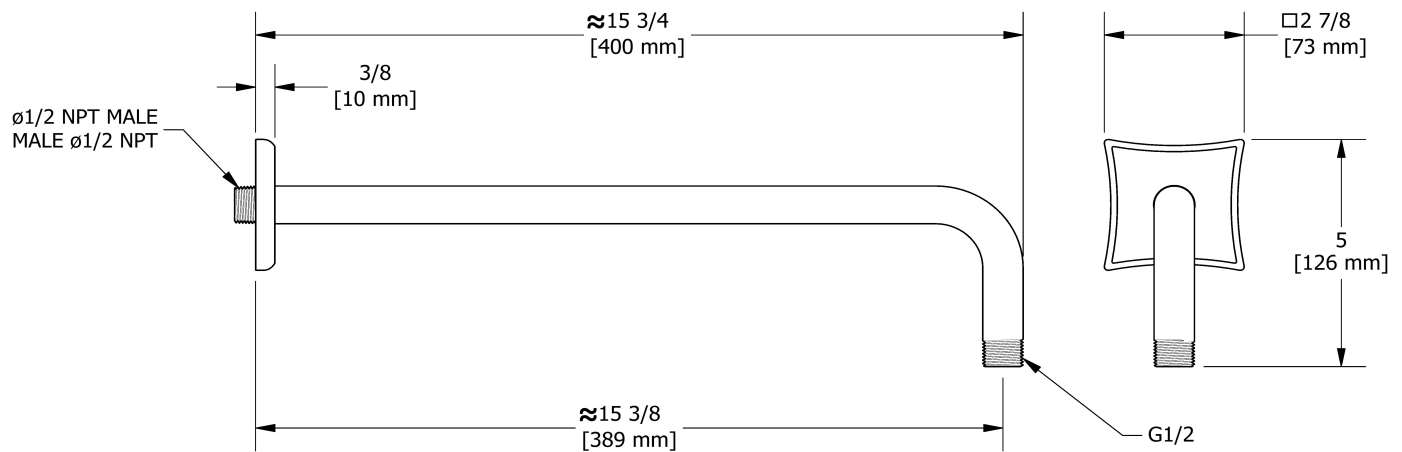

40 cm (16") shower arm

524

Specifications

Descriptions

- Shower arm with Eiffel flange
- 1/2" inlet male NPT

Available colors

- C : Chrome
- BN : Brushed Nickel (PVD)
- PN : Polished Nickel (PVD)

Sizes, models and finishes may differ from those presented.