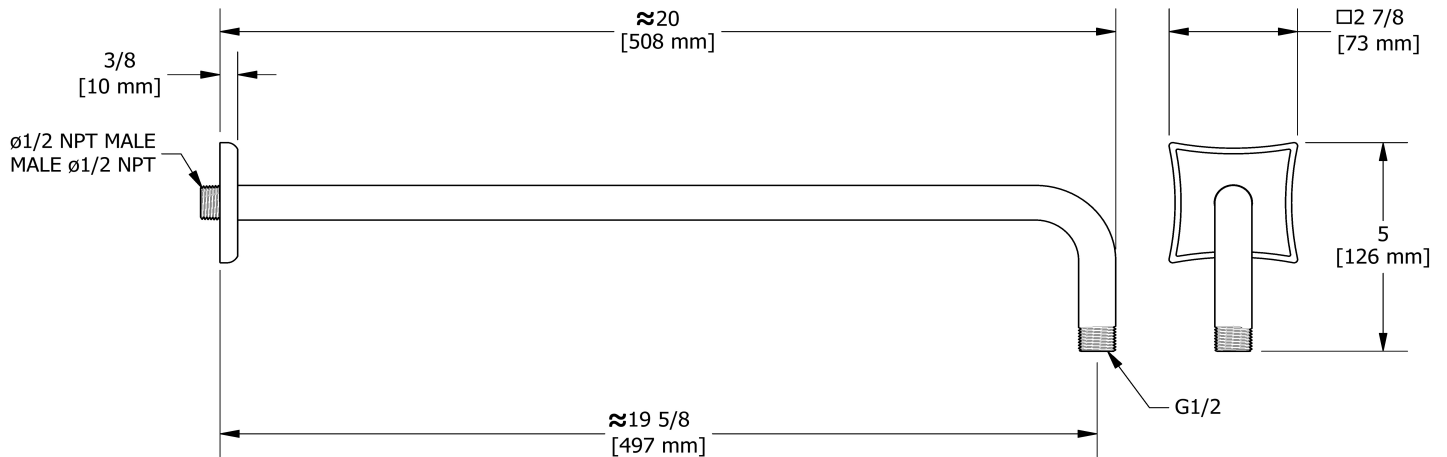

50 cm (20") shower arm
523

Specifications

Descriptions

- 1/2" inlet male NPT
- Shower arm with Eiffel flange

Available colors

- C : Chrome
- BN : Brushed Nickel (PVD)
- PN : Polished Nickel (PVD)

Sizes, models and finishes may differ from those presented.