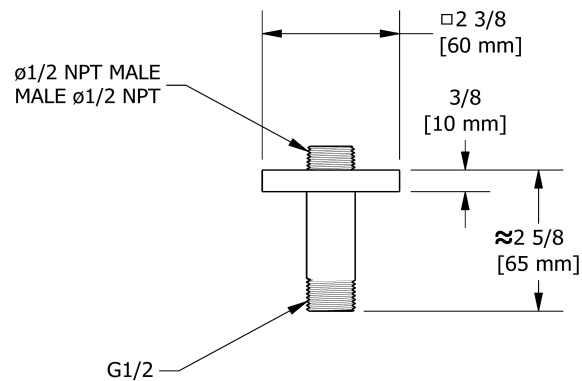

Sizes, models and finishes may differ from those presented.

Warranty

This **Riobel Inc.** product you have purchased carries a Limited Lifetime Warranty on the chrome, PVD finish, blacks and all working parts and is guaranteed from the initial purchase date against all manufacturing defects. All other finishes, including plastic components, are guaranteed for one year. All electric and/or electronic parts are covered by a 5-year limited warranty.

Customer Service

Ontario, West Canada : 888-287-5354 Quebec, Maritimes, United States : 866-473-8442

2020.06.11