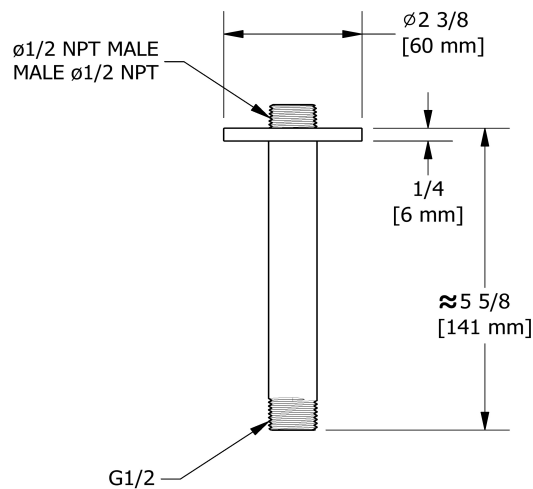

15 cm (6") vertical shower arm

508

Specifications

Descriptions

- Round flange
- 1/2" inlet male NPT

Available colors

- C : Chrome
- BN : Brushed Nickel (PVD)
- PN : Polished Nickel (PVD)

Sizes, models and finishes may differ from thoses presented.