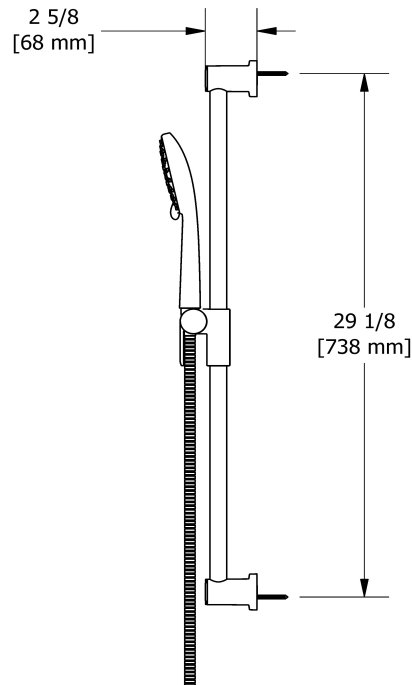

Certifications

- CSA B125.1
- ASME A112.18.1
- CMR248 Approval

Sizes, models and finishes may differ from thoses presented.

Warranty

This **Riobel Inc.** product you have purchased carries a Limited Lifetime Warranty on the chrome, PVD finish, blacks and all working parts and is guaranteed from the initial purchase date against all manufacturing defects. All other finishes, including plastic components, are guaranteed for one year. All electric and/or electronic parts are covered by a 5-year limited warranty.

Customer Service

Ontario, West Canada : 888-287-5354 Quebec, Maritimes, United States : 866-473-8442