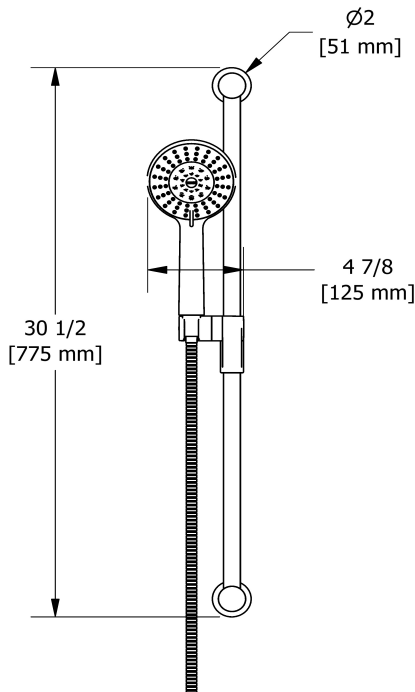

Certifications

- CSA B125.1
- ASME A112.18.1
- CMR248 Approval

Sizes, models and finishes may differ from thoses presented.

Warranty

This **Riobel Inc.** product you have purchased carries a Limited Lifetime Warranty on the chrome, PVD finish, blacks and all working parts and is guaranteed from the initial purchase date against all manufacturing defects. All other finishes, including plastic components, are guaranteed for one year. All electric and/or electronic parts are covered by a 5-year limited warranty.

Customer Service

Ontario, West Canada : 888-287-5354 Quebec, Maritimes, United States : 866-473-8442