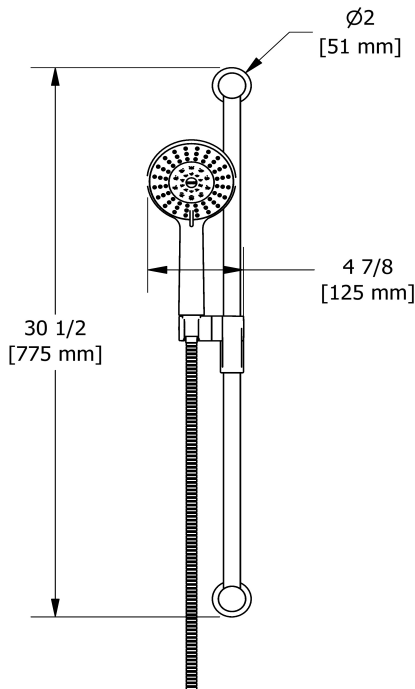

Certifications

- CSA B125.1
- ASME A112.18.1
- CMR248 Approval

Sizes, models and finishes may differ from those presented.

Warranty

This **Riobel Inc.** product you have purchased carries a Limited Lifetime Warranty on the chrome, PVD finish, blacks and all working parts and is guaranteed from the initial purchase date against all manufacturing defects. All other finishes, including plastic components, are guaranteed for one year. All electric and/or electronic parts are covered by a 5-year limited warranty.

Customer Service

Ontario, West Canada : 888-287-5354 Quebec, Maritimes, United States : 866-473-8442