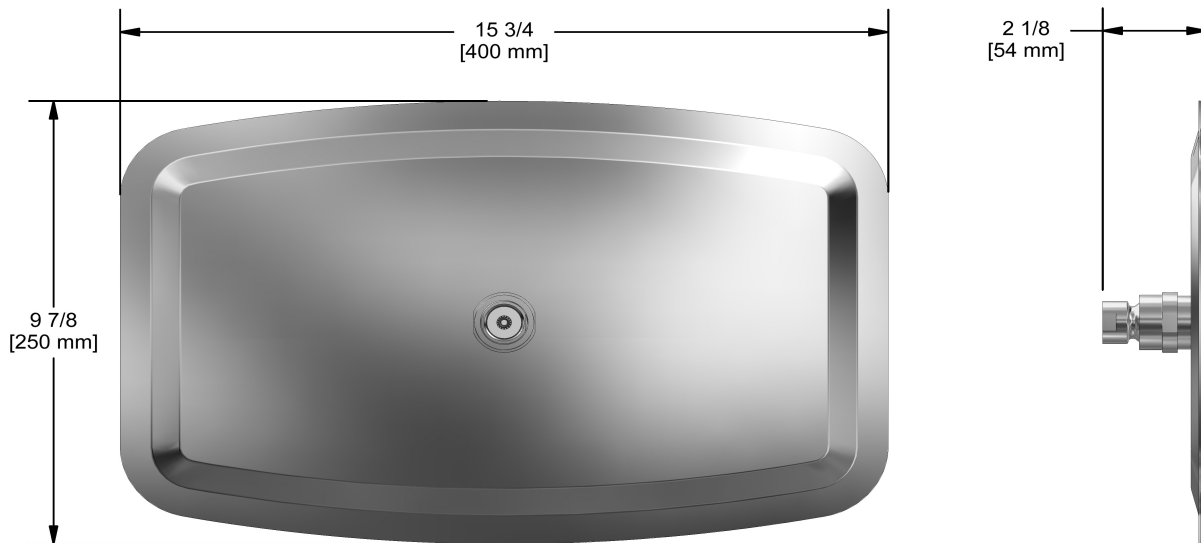

Certifications

- CSA B125.1
- ASME A112.18.1
- CMR248 Approval

Sizes, models and finishes may differ from those presented.

Warranty

This **Riobel Inc.** product you have purchased carries a Limited Lifetime Warranty on the chrome, PVD finish, blacks and all working parts and is guaranteed from the initial purchase date against all manufacturing defects. All other finishes, including plastic components, are guaranteed for one year. All electric and/or electronic parts are covered by a 5-year limited warranty.

Customer Service

Ontario, West Canada : 888-287-5354 Quebec, Maritimes, United States : 866-473-8442