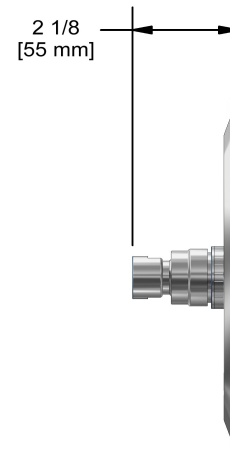

20 cm X 30 cm (8" x 12") rectangular shower head
495

Specifications

Descriptions

- Swivel
- Scale-free
- Stainless steel
- G½" inlet female

Available colors

- C : Chrome

Available flows

- 7.6 L/min, 2.0 gpm (US) 60psi
- 5.69 L/min, 1.5 gpm (US) 60psi (**495-15**)
- 6.6L/min, 1.75 gpm (US) 60psi (**495-WS**) *

EPA certification applicable to the indicated model only

Certifications

- CSA B125.1
- ASME A112.18.1
- CMR248 Approval

Sizes, models and finishes may differ from thoses presented.

Warranty

This **Riobel Inc.** product you have purchased carries a Limited Lifetime Warranty on the chrome, PVD finish, blacks and all working parts and is guaranteed from the initial purchase date against all manufacturing defects. All other finishes, including plastic components, are guaranteed for one year. All electric and/or electronic parts are covered by a 5-year limited warranty.