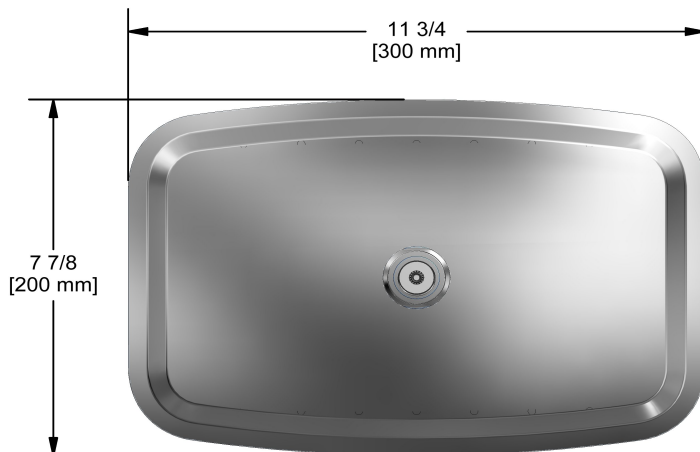

20 cm X 30 cm (8" x 12") rectangular shower head
495

Specifications

Descriptions

- Swivel
- Scale-free
- Stainless steel
- G½" inlet female

Available colors

- C : Chrome

Available flows

- 7.6 L/min, 2.0 gpm (US) 60psi
- 5.69 L/min, 1.5 gpm (US) 60psi (**495-15**)
- 6.6L/min, 1.75 gpm (US) 60psi (**495-WS**) *

EPA certification applicable to the indicated model only

Certifications

- CSA B125.1
- ASME A112.18.1
- CMR248 Approval

Sizes, models and finishes may differ from thoses presented.

Warranty

This **Riobel Inc.** product you have purchased carries a Limited Lifetime Warranty on the chrome, PVD finish, blacks and all working parts and is guaranteed from the initial purchase date against all manufacturing defects. All other finishes, including plastic components, are guaranteed for one year. All electric and/or electronic parts are covered by a 5-year limited warranty.