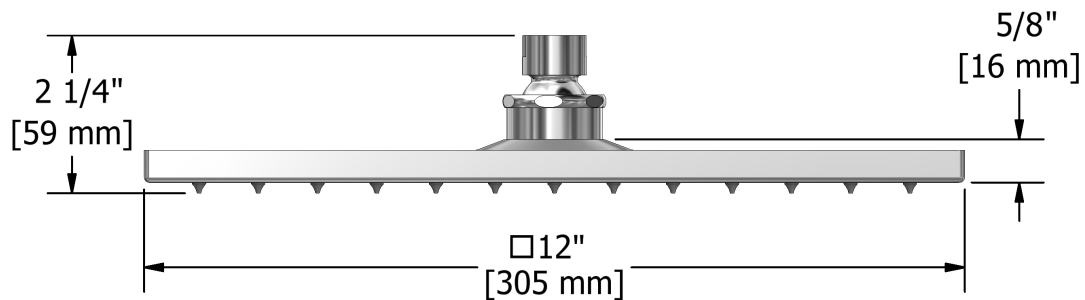

30 cm (12") shower head
492

Specifications

Descriptions

- Swivel
- G $\frac{1}{2}$ " inlet female
- Scale-free

Available colors

- C : Chrome
- BN : Brushed Nickel (PVD)

Available flow

- 7.6 L/min, 2.0 gpm (US) 60psi

Certifications

- CSA B125.1
- ASME A112.18.1
- CMR248 Approval

cUPC®

Sizes, models and finishes may differ from thoses presented.

Warranty

This **Riobel Inc.** product you have purchased carries a Limited Lifetime Warranty on the chrome, PVD finish, blacks and all working parts and is guaranteed from the initial purchase date against all manufacturing defects. All other finishes, including plastic components, are guaranteed for one year. All electric and/or electronic parts are covered by a 5-year limited warranty.