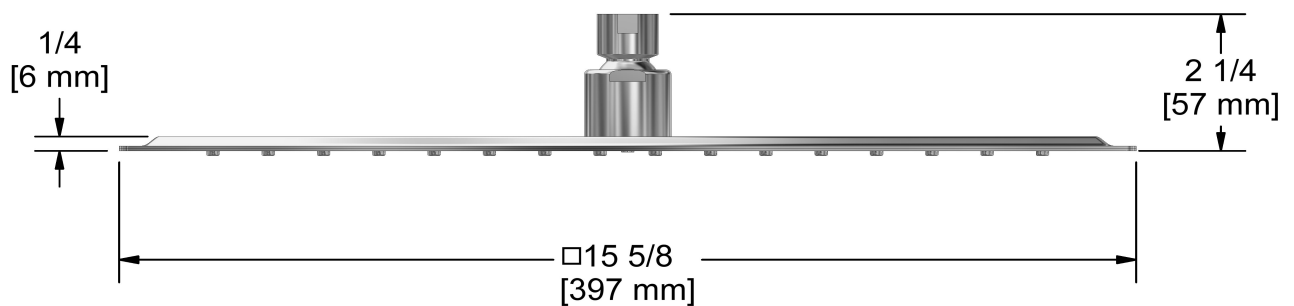

Sizes, models and finishes may differ from those presented.

Warranty

This **Riobel Inc.** product you have purchased carries a Limited Lifetime Warranty on the chrome, PVD finish, blacks and all working parts and is guaranteed from the initial purchase date against all manufacturing defects. All other finishes, including plastic components, are guaranteed for one year. All electric and/or electronic parts are covered by a 5-year limited warranty.

Customer Service

Ontario, West Canada : 888-287-5354 Quebec, Maritimes, United States : 866-473-8442

2020.06.11