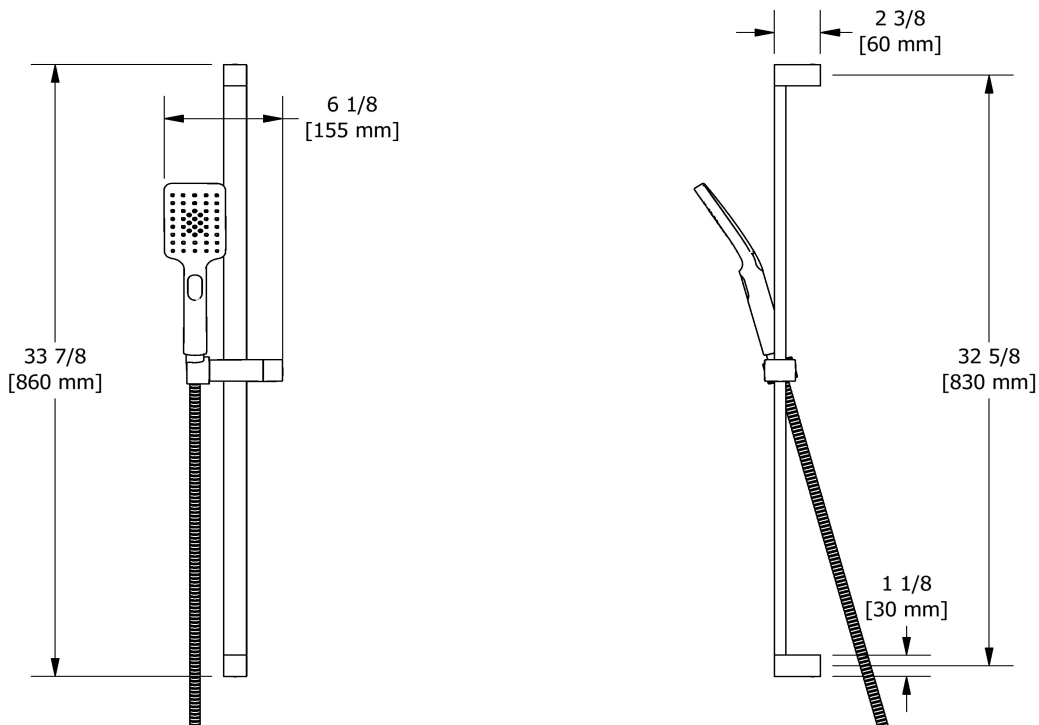

Hand shower rail
4865

Specifications

Descriptions

- 4365, 2-jet hand shower
- Square slide bar
- 150 cm (59") double interlock flexible hose, swivel and 2 check valves
- Scale-free
- Reversible cursor

Available flows

- 7.6 L/min, 2.0 gpm (US) 60psi
- 5.7 L/min, 1.5 gpm (US) 60psi (**4865-15**) *
- 6.6L/min, 1.75 gpm (US) 60psi (**4865-WS**) *

EPA certification applicable to the indicated model only

Certifications

- CSA B125.1
- ASME A112.18.1