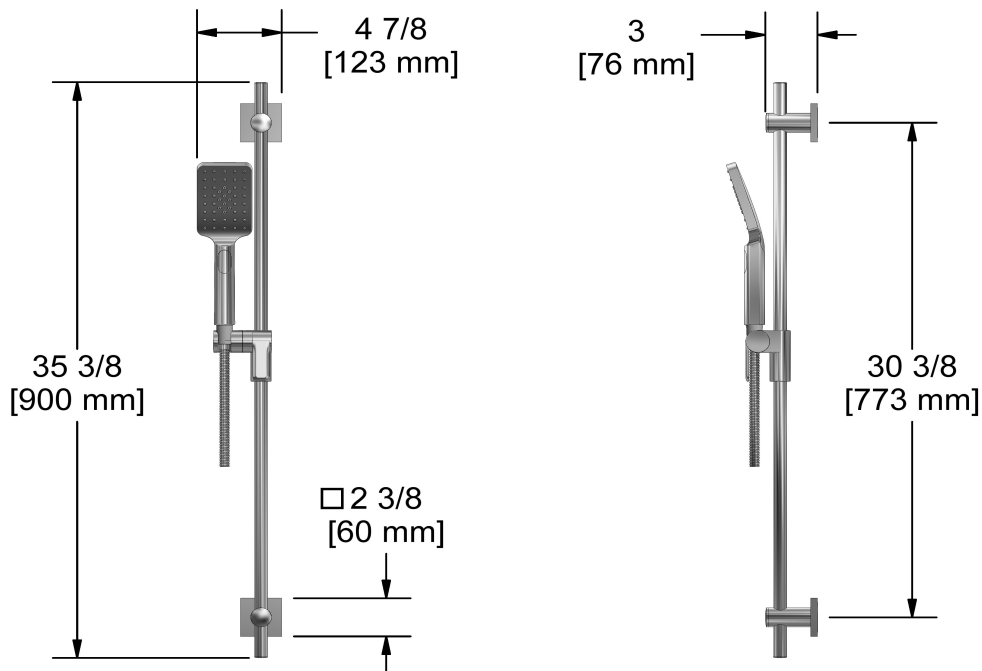

Certifications

- CSA B125.1
- ASME A112.18.1
- CMR248 Approval

Sizes, models and finishes may differ from those presented.

Warranty

This **Riobel Inc.** product you have purchased carries a Limited Lifetime Warranty on the chrome, PVD finish, blacks and all working parts and is guaranteed from the initial purchase date against all manufacturing defects. All other finishes, including plastic components, are guaranteed for one year. All electric and/or electronic parts are covered by a 5-year limited warranty.

Customer Service

Ontario, West Canada : 888-287-5354 Quebec, Maritimes, United States : 866-473-8442