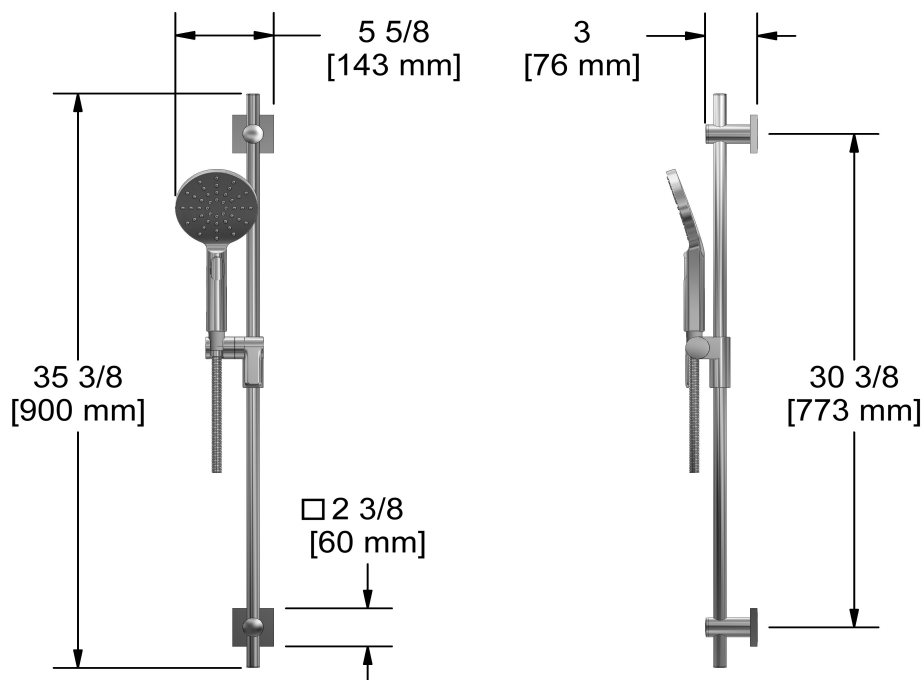

Certifications

- CSA B125.1
- ASME A112.18.1
- CMR248 Approval

Sizes, models and finishes may differ from those presented.

Warranty

This **Riobel Inc.** product you have purchased carries a Limited Lifetime Warranty on the chrome, PVD finish, blacks and all working parts and is guaranteed from the initial purchase date against all manufacturing defects. All other finishes, including plastic components, are guaranteed for one year. All electric and/or electronic parts are covered by a 5-year limited warranty.

Customer Service

Ontario, West Canada : 888-287-5354 Quebec, Maritimes, United States : 866-473-8442