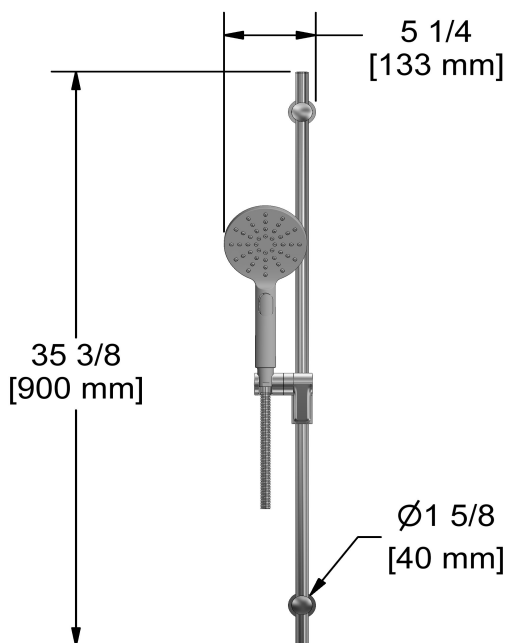

Certifications

- CSA B125.1
- ASME A112.18.1
- CMR248 Approval

Sizes, models and finishes may differ from thoses presented.

Warranty

This **Riobel Inc.** product you have purchased carries a Limited Lifetime Warranty on the chrome, PVD finish, blacks and all working parts and is guaranteed from the initial purchase date against all manufacturing defects. All other finishes, including plastic components, are guaranteed for one year. All electric and/or electronic parts are covered by a 5-year limited warranty.

Customer Service

Ontario, West Canada : 888-287-5354 Quebec, Maritimes, United States : 866-473-8442