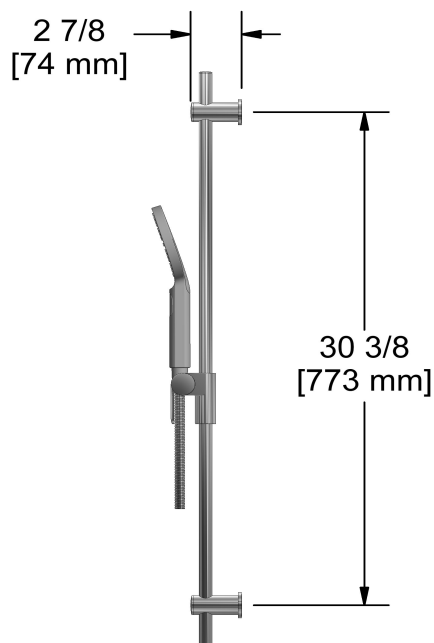

Certifications

- CSA B125.1
- ASME A112.18.1
- CMR248 Approval

Sizes, models and finishes may differ from thoses presented.

Warranty

This **Riobel Inc.** product you have purchased carries a Limited Lifetime Warranty on the chrome, PVD finish, blacks and all working parts and is guaranteed from the initial purchase date against all manufacturing defects. All other finishes, including plastic components, are guaranteed for one year. All electric and/or electronic parts are covered by a 5-year limited warranty.

Customer Service

Ontario, West Canada : 888-287-5354 Quebec, Maritimes, United States : 866-473-8442