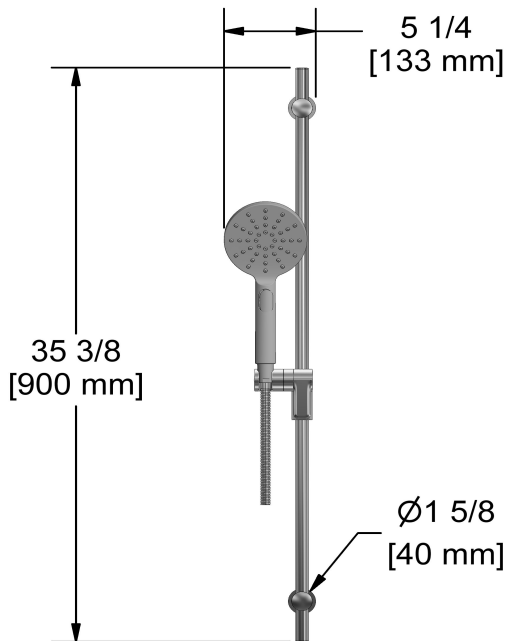

Certifications

- CSA B125.1
- ASME A112.18.1
- CMR248 Approval

Sizes, models and finishes may differ from thoses presented.

Warranty

This **Riobel Inc.** product you have purchased carries a Limited Lifetime Warranty on the chrome, PVD finish, blacks and all working parts and is guaranteed from the initial purchase date against all manufacturing defects. All other finishes, including plastic components, are guaranteed for one year. All electric and/or electronic parts are covered by a 5-year limited warranty.

Customer Service

Ontario, West Canada : 888-287-5354 Quebec, Maritimes, United States : 866-473-8442