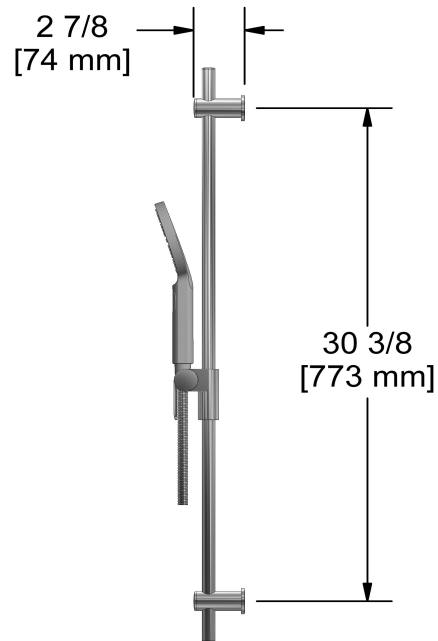

Certifications

- CSA B125.1
- ASME A112.18.1
- CMR248 Approval

Sizes, models and finishes may differ from thoses presented.

Warranty

This **Riobel Inc.** product you have purchased carries a Limited Lifetime Warranty on the chrome, PVD finish, blacks and all working parts and is guaranteed from the initial purchase date against all manufacturing defects. All other finishes, including plastic components, are guaranteed for one year. All electric and/or electronic parts are covered by a 5-year limited warranty.

Customer Service

Ontario, West Canada : 888-287-5354 Quebec, Maritimes, United States : 866-473-8442