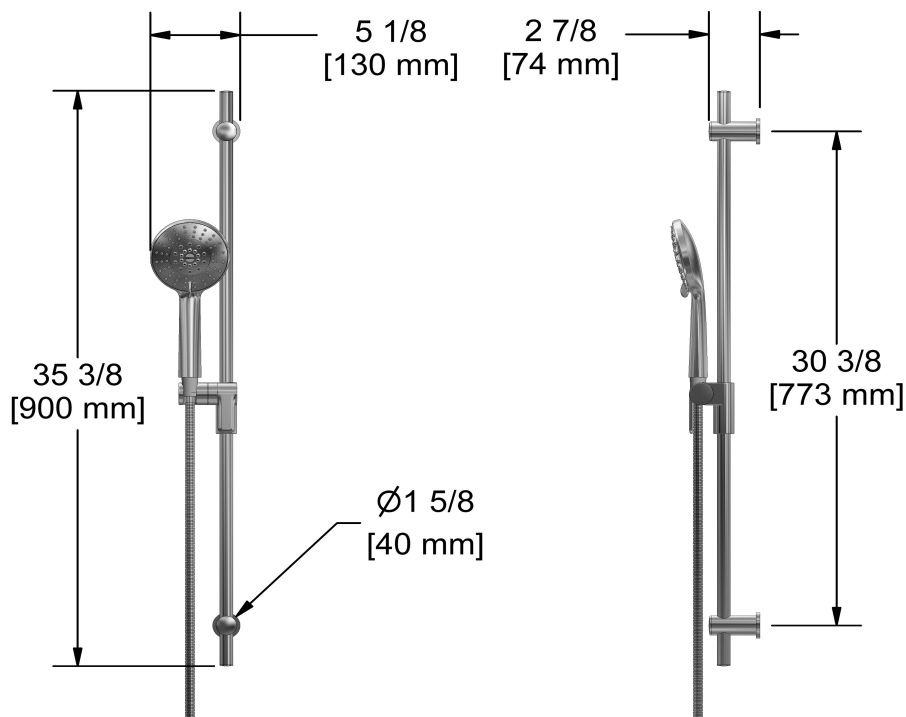

Certifications

- CSA B125.1
- ASME A112.18.1
- CMR248 Approval

Sizes, models and finishes may differ from those presented.

Warranty

This **Riobel Inc.** product you have purchased carries a Limited Lifetime Warranty on the chrome, PVD finish, blacks and all working parts and is guaranteed from the initial purchase date against all manufacturing defects. All other finishes, including plastic components, are guaranteed for one year. All electric and/or electronic parts are covered by a 5-year limited warranty.

Customer Service

Ontario, West Canada : 888-287-5354 Quebec, Maritimes, United States : 866-473-8442