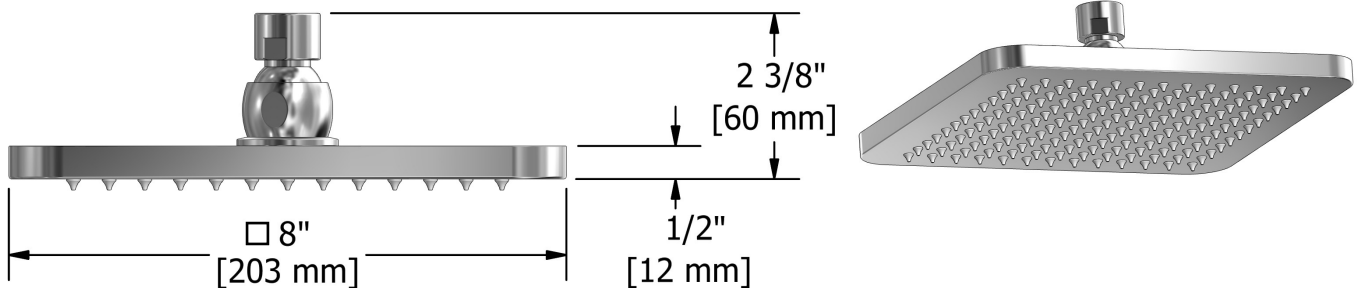

20 cm (8") shower head
478

Specifications

Descriptions

- Scale-free
- Swivel
- G½" inlet female

Available colors

- C : Chrome
- BN : Brushed Nickel (PVD)
- PN : Polished Nickel (PVD)

Available flows

- 7.6 L/min, 2.0 gpm (US) 60psi
- 5.69 L/min, 1.5 gpm (US) 60psi (**478-15**)
- 6.6L/min, 1.75 gpm (US) 60psi (**478-WS**) *

EPA certification applicable to the indicated model only

Certifications

- CSA B125.1
- ASME A112.18.1
- CMR248 Approval

Sizes, models and finishes may differ from thoses presented.

Warranty

This **Riobel Inc.** product you have purchased carries a Limited Lifetime Warranty on the chrome, PVD finish, blacks and all working parts and is guaranteed from the initial purchase date against all manufacturing defects. All other finishes, including plastic components, are guaranteed for one year. All electric and/or electronic parts are covered by a 5-year limited warranty.