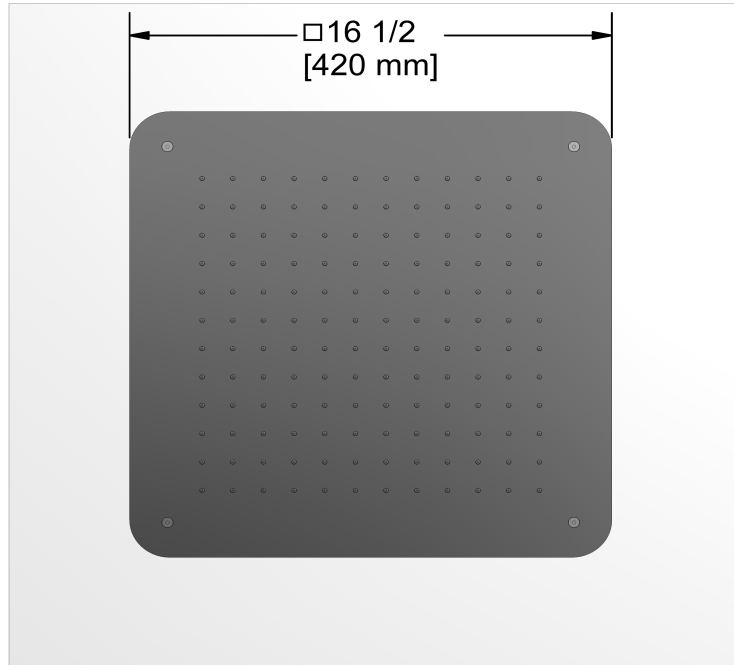

Certifications

- CSA B125.1
- ASME A112.18.1
- CMR248 Approval

cUPC®