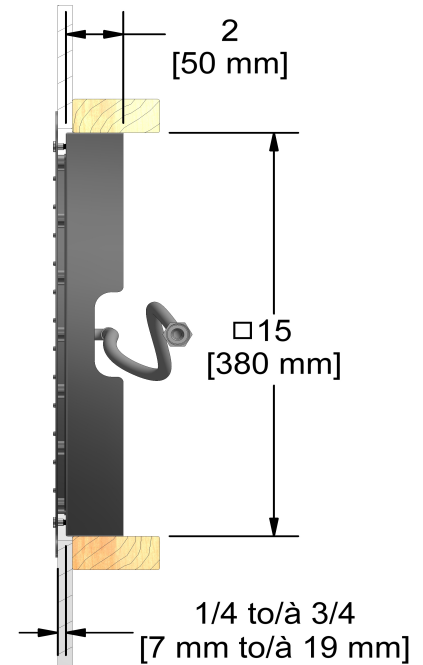

42 cm (16 1/2") built-in shower head
475

Specifications

Descriptions

- Stainless steel
- Scale-free
- G½" inlet female

Available colors

- C : Chrome

Available flow

- 7.6 L/min, 2.0 gpm (US) 60psi

Certifications

- CSA B125.1
- ASME A112.18.1
- CMR248 Approval

cUPC®

Sizes, models and finishes may differ from those presented.

Warranty

This **Riobel Inc.** product you have purchased carries a Limited Lifetime Warranty on the chrome, PVD finish, blacks and all working parts and is guaranteed from the initial purchase date against all manufacturing defects. All other finishes, including plastic components, are guaranteed for one year. All electric and/or electronic parts are covered by a 5-year limited warranty.