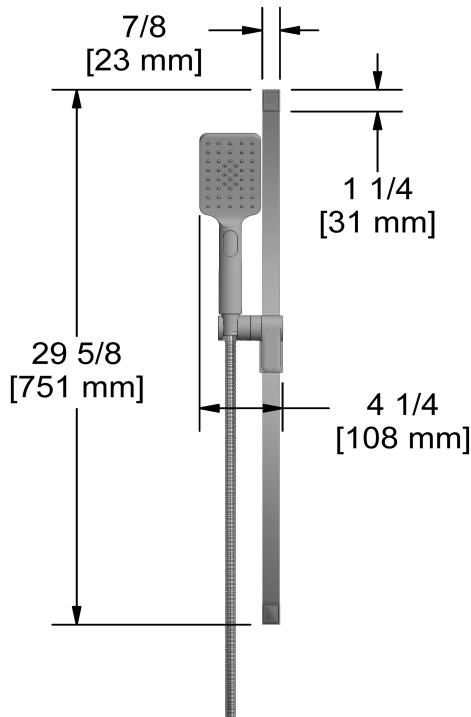

Certifications

- CSA B125.1
- ASME A112.18.1
- CMR248 Approval

Sizes, models and finishes may differ from those presented.

Warranty

This **Riobel Inc.** product you have purchased carries a Limited Lifetime Warranty on the chrome, PVD finish, blacks and all working parts and is guaranteed from the initial purchase date against all manufacturing defects. All other finishes, including plastic components, are guaranteed for one year. All electric and/or electronic parts are covered by a 5-year limited warranty.

Customer Service

Ontario, West Canada : 888-287-5354 Quebec, Maritimes, United States : 866-473-8442