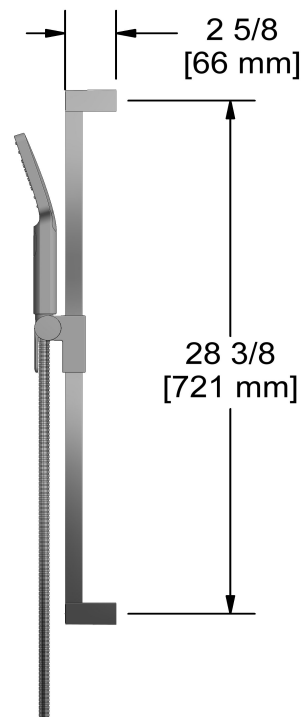

Certifications

- CSA B125.1
- ASME A112.18.1
- CMR248 Approval

Sizes, models and finishes may differ from those presented.

Warranty

This **Riobel Inc.** product you have purchased carries a Limited Lifetime Warranty on the chrome, PVD finish, blacks and all working parts and is guaranteed from the initial purchase date against all manufacturing defects. All other finishes, including plastic components, are guaranteed for one year. All electric and/or electronic parts are covered by a 5-year limited warranty.

Customer Service

Ontario, West Canada : 888-287-5354 Quebec, Maritimes, United States : 866-473-8442