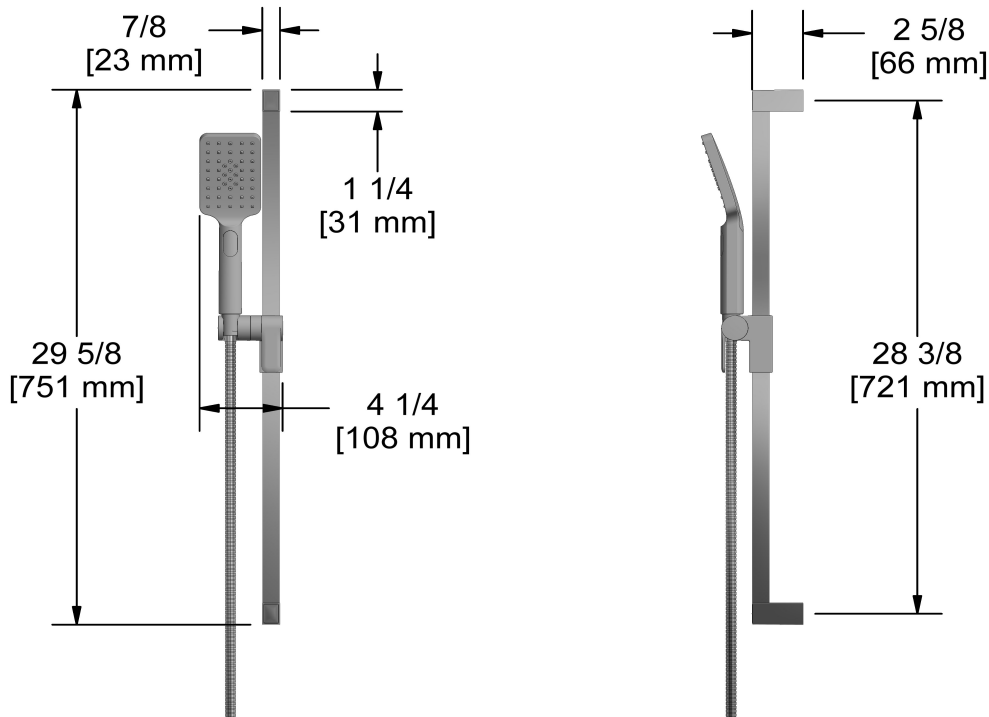

Certifications

- CSA B125.1
- ASME A112.18.1
- CMR248 Approval

Sizes, models and finishes may differ from thoses presented.

Warranty

This **Riobel Inc.** product you have purchased carries a Limited Lifetime Warranty on the chrome, PVD finish, blacks and all working parts and is guaranteed from the initial purchase date against all manufacturing defects. All other finishes, including plastic components, are guaranteed for one year. All electric and/or electronic parts are covered by a 5-year limited warranty.

Customer Service

Ontario, West Canada : 888-287-5354 Quebec, Maritimes, United States : 866-473-8442