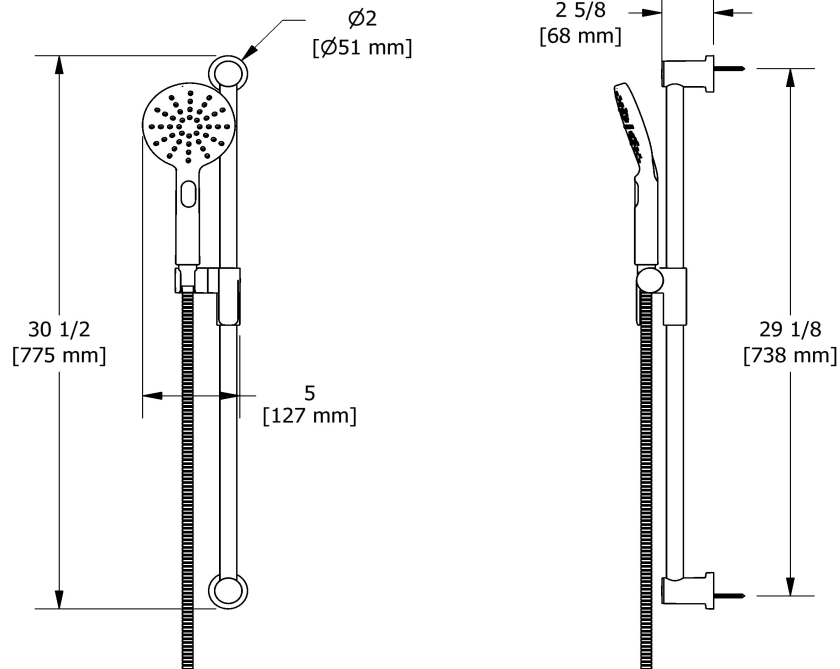

Hand shower rail
4664

Specifications

Descriptions

- Ø22 mm (7/8") slide bar
- Easy-Glide left cursor
- 4364, 2-jet hand shower
- Scale-free
- 150 cm (59") double interlock flexible hose, swivel and 2 check valves