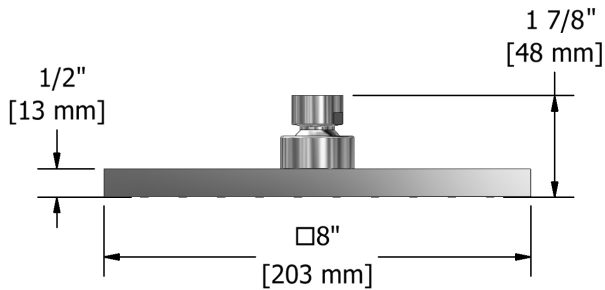

20 cm (8") plastic shower head
458

Specifications

Descriptions

- 1/2" inlet female NPT
- Swivel
- Scale-free

Available colors

- C : Chrome

Available flows

- 7.6 L/min, 2.0 gpm (US) 60psi
- 5.69 L/min, 1.5 gpm (US) 60psi (**458-15**)
- 6.7 L/min, 1.8 gpm (US) 60psi (**458-WS**) *

EPA certification applicable to the indicated model only

Certifications

- CSA B125.1
- ASME A112.18.1
- CMR248 Approval

Sizes, models and finishes may differ from those presented.

Warranty

This **Riobel Inc.** product you have purchased carries a Limited Lifetime Warranty on the chrome, PVD finish, blacks and all working parts and is guaranteed from the initial purchase date against all manufacturing defects. All other finishes, including plastic components, are guaranteed for one year. All electric and/or electronic parts are covered by a 5-year limited warranty.