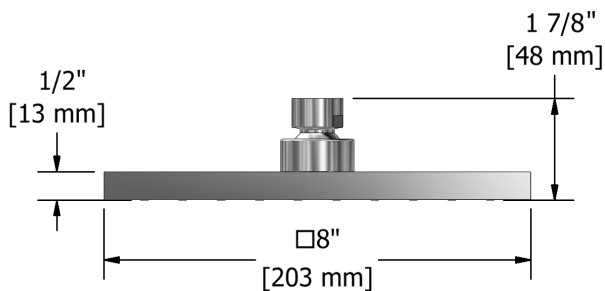

20 cm (8") plastic shower head
458

Specifications

Descriptions

- 1/2" inlet female NPT
- Swivel
- Scale-free

Available colors

- C : Chrome

Available flows

- 7.6 L/min, 2.0 gpm (US) 60psi
- 5.69 L/min, 1.5 gpm (US) 60psi (**458-15**)
- 6.7 L/min, 1.8 gpm (US) 60psi (**458-WS**) *

EPA certification applicable to the indicated model only

Certifications

- CSA B125.1
- ASME A112.18.1
- CMR248 Approval

Sizes, models and finishes may differ from those presented.

Warranty

This **Riobel Inc.** product you have purchased carries a Limited Lifetime Warranty on the chrome, PVD finish, blacks and all working parts and is guaranteed from the initial purchase date against all manufacturing defects. All other finishes, including plastic components, are guaranteed for one year. All electric and/or electronic parts are covered by a 5-year limited warranty.