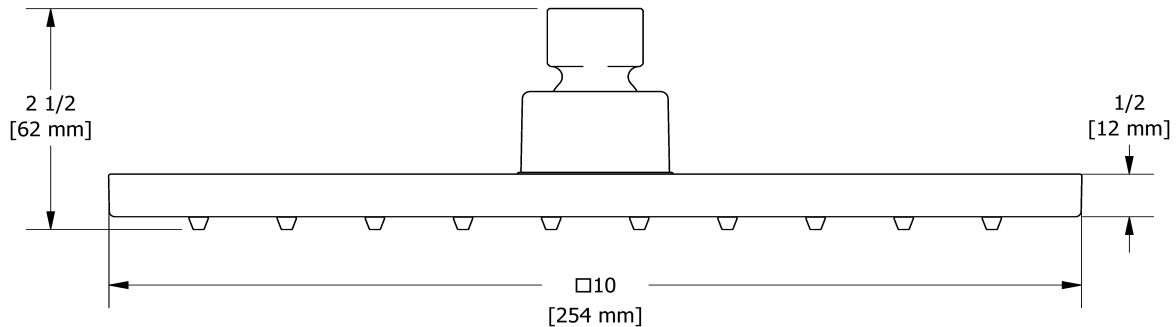

Sizes, models and finishes may differ from those presented.

Warranty

This **Riobel Inc.** product you have purchased carries a Limited Lifetime Warranty on the chrome, PVD finish, blacks and all working parts and is guaranteed from the initial purchase date against all manufacturing defects. All other finishes, including plastic components, are guaranteed for one year. All electric and/or electronic parts are covered by a 5-year limited warranty.

Customer Service

Ontario, West Canada : 888-287-5354 Quebec, Maritimes, United States : 866-473-8442

2019.04.01